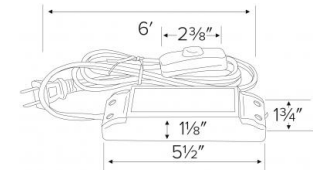

Mini Undercabinet Puck Light Accessories

Features

- Portable class 2 driver with 6ft cord and plug.
- 6 outlet distributor included.
- Non-Dimmable
- Easy installation: simply plug the power cord into the wall outlet.
- California Title 24 JA8-2019-E Compliant (when used with ELCO Tape Lights or Puck Lights)
- Splitter outputs match with Aster series light connectors

Specifications

Wattage	30W
Voltage	12V
Damp Location	Listed

Options

Dimensions

Product Numbers

Item	Description	Watts	Voltage
DRV12V30W	Mini Undercabinet Puck Light Accessory	30W	12V