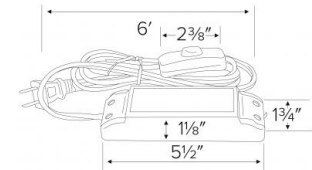

Mini Undercabinet Puck Light Accessories

Features

- Portable class 2 driver with 6ft cord and plug.
- 6 outlet distributor included.
- Non-Dimmable
- Easy installation: simply plug the power cord into the wall outlet.
- California Title 24 JA8-2019-E Compliant (when used with ELCO Tape Lights or Puck Lights)
- Splitter outputs match with Aster series light connectors

Specifications

Wattage	30W
Voltage	12V
Damp Location	Listed

Options

Dimensions

Product Numbers

Item	Description	Watts	Voltage
DRV12V30W	Mini Undercabinet Puck Light Accessory	30W	12V