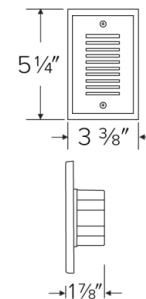

Dimensions

Product Number

Item	Lamp type	CCT	Watts	Voltage	Finish
ELST9640N	LED	4000K	2W	120V	Nickel