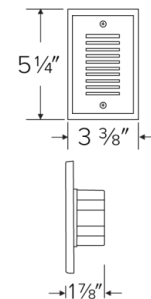

Dimensions

Product Number

Item	Lamp type	CCT	Watts	Voltage	Finish
ELST9640CP	LED	4000K	2W	120V	Copper