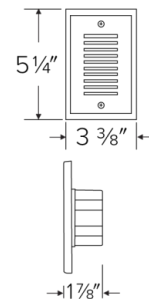

Dimensions

Product Number

Item	Lamp type	CCT	Watts	Voltage	Finish
ELST9640B	LED	4000K	2W	120V	All Black