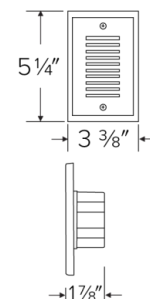

Dimensions

Product Number

Item	Lamp type	CCT	Watts	Voltage	Finish
ELST9630B	LED	3000K	2W	120V	All Black