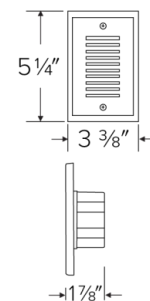

Dimensions

Product Number

Item	Lamp type	CCT	Watts	Voltage	Finish
ELST9630B	LED	3000K	2W	120V	All Black