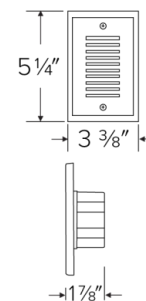

Dimensions

Product Number

Item	Lamp type	CCT	Watts	Voltage	Finish
ELST9240BZ	LED	4000K	2W	12V	All Bronze