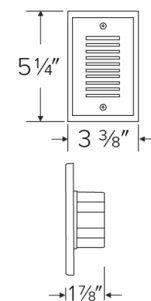

Dimensions

Product Number

Item	Lamp type	CCT	Watts	Voltage	Finish
ELST9230N	LED	3000K	2W	12V	Nickel