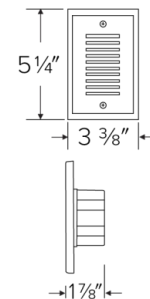

Dimensions

Product Number

Item	Lamp type	CCT	Watts	Voltage	Finish
ELST9230BZ	LED	3000K	2W	12V	All Bronze