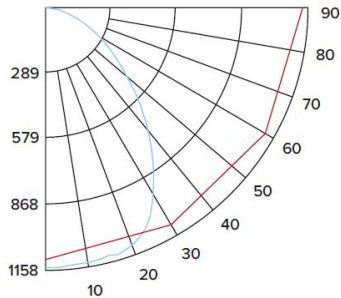

Mini LED Floodlight

PHOTOMETRIC REPORT

Product #: EFL30S50WF
Wattage/Lumens: 28.3W/ 2978 Lm
Luminaire LPW: 105 Lm/W