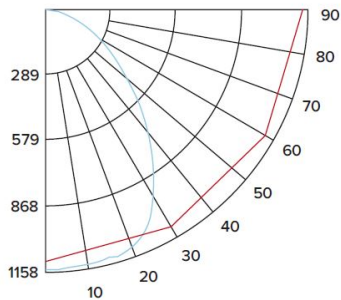

Mini LED Floodlight

PHOTOMETRIC REPORT

Product #: EFL30S50WF
Wattage/Lumens: 28.3W/ 2978 Lm
Luminaire LPW: 105 Lm/W