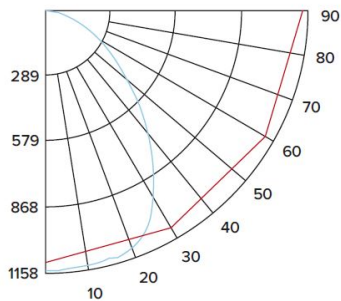

Mini LED Floodlight

PHOTOMETRIC REPORT

Product #: EFL30S50WF
Wattage/Lumens: 28.3W/ 2978 Lm
Luminaire LPW: 105 Lm/W