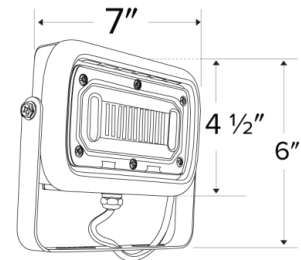

Listings: cUL listed for wet locations. LM-80 certified. IP65 rated.

Warranty: ELCO Lighting warrants products will be free from defects in materials and workmanship for a period of 5 years

Dimensions

Trunnion Mount