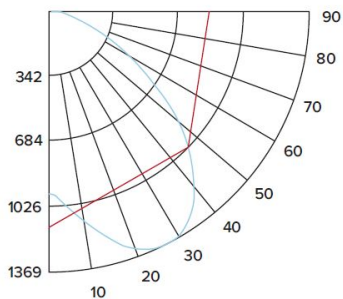

Product #: EFL30S40WF
Wattage/Lumens: 29W/ 3077 Lm
Luminaire LPW: 106 Lm/W

CANDLE POWER SUMMARY

Degrees Vertical	0°
0	959
5	963
15	953
25	843
35	659
45	485
55	318
65	188
75	91
85	6
90	0

ILLUMINANCE AT A DISTANCE