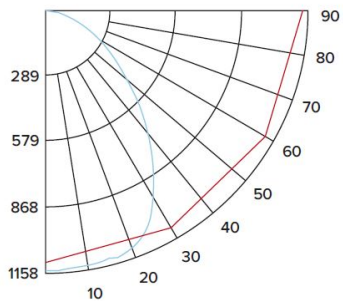

Product #: EFL30S40WF
Wattage/Lumens: 29W/ 3077 Lm
Luminaire LPW: 106 Lm/W

CANDLE POWER SUMMARY

Degrees Vertical	0°
0	959
5	963
15	953
25	843
35	659
45	485
55	318
65	188
75	91
85	6
90	0

ILLUMINANCE AT A DISTANCE

Distance to Target Plane	Footcandles Beam Center	Beam Diameter
4'	60.0	8.0'
6'	26.6	12.0'
8'	15.0	16.0'
10'	9.59	20.0'

ZONAL LUMEN SUMMARY

Zone	Lumens	% Luminaire
0-30°	900.54	29.30
0-40°	1546.08	50.30
0-60°	2644.37	86.00
0-90°	3062.47	99.50

Mini LED Floodlight

PHOTOMETRIC REPORT

Product #: EFL30S50WF
Wattage/Lumens: 28.3W/ 2978 Lm
Luminaire LPW: 105 Lm/W

CANDLE POWER SUMMARY

Degrees Vertical	0°
0	1140
5	1138
15	1132
25	1063
35	833
45	583
55	356
65	193
75	88
85	4
90	0