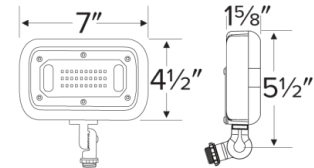

Dimensions

Trunnion Mount