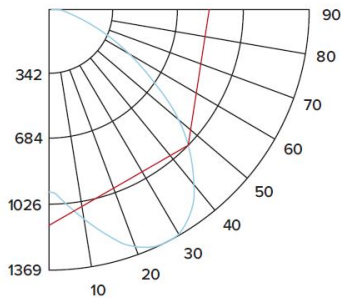

Item	Lamp type	Lumens	CCT	Watts	Voltage	Finish
EFL30S50WFK	LED	3100 lm	5000K	30W	120/277V	Dark Bronze
EFL30S40WFT	LED	3000 lm	4000K	30W	120/277V	Dark Bronze
EFL30S50WFT	LED	3100 lm	5000K	30W	120/277V	Dark Bronze

Product Number Builder Example: EFL30S40WFK

Mini LED Floodlight	Wattage	Size	Color Temp	Mounting Type
EFL	30 30W	S Small	40 4000K 50 5000K	WFK Knuckle Mount WFT Trunnion Mount

Mini LED Floodlight

PHOTOMETRIC REPORT

Product #: EFL30S40WF
Wattage/Lumens: 29W/ 3077 Lm
Luminaire LPW: 106 Lm/W