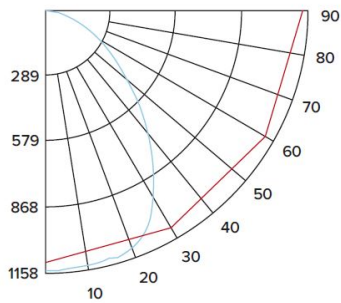

Mini LED Floodlight

PHOTOMETRIC REPORT

Product #: EFL30S50WF
Wattage/Lumens: 28.3W/ 2978 Lm
Luminaire LPW: 105 Lm/W