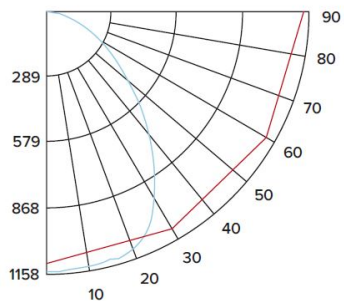

Mini LED Floodlight

PHOTOMETRIC REPORT

Product #: EFL30S50WF
Wattage/Lumens: 28.3W/ 2978 Lm
Luminaire LPW: 105 Lm/W