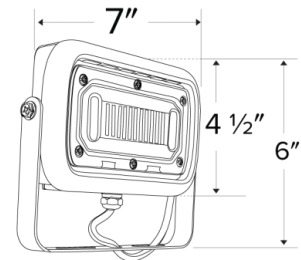

Product Numbers

Item	Lamp type	Lumens	CCT	Watts	Voltage	Finish
EFL30S40WFK	LED	3000 lm	4000K	30W	120/277V	Dark Bronze