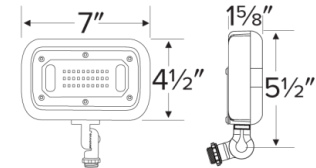

Dimensions

Trunnion Mount