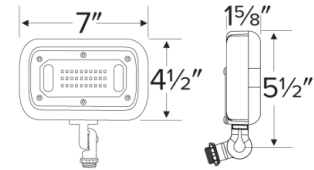

Dimensions

Trunnion Mount