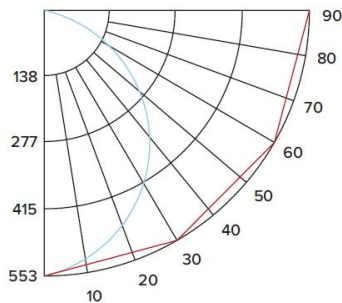

CANDLE POWER SUMMARY

Degrees Vertical	0°
0	551
5	544
15	508
25	445
35	368
45	286
55	205
65	132
75	73
85	21
90	4

ILLUMINANCE AT A DISTANCE

Distance to Target Plane	Footcandles Beam Center	Beam Diameter
4'	34.4	8.0'
6'	15.3	12.0'
8'	8.61	16.0'
10'	5.51	20.0'