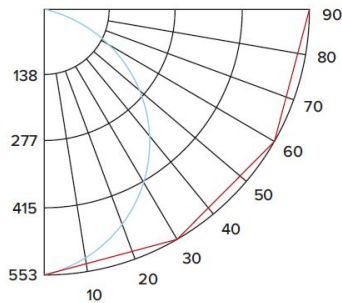

CANDLE POWER SUMMARY

Degrees Vertical	0°
0	551
5	544
15	508
25	445
35	368
45	286
55	205
65	132
75	73
85	21
90	4

ILLUMINANCE AT A DISTANCE

Distance to Target Plane	Footcandles Beam Center	Beam Diameter
4'	34.4	8.0'
6'	15.3	12.0'
8'	8.61	16.0'
10'	5.51	20.0'