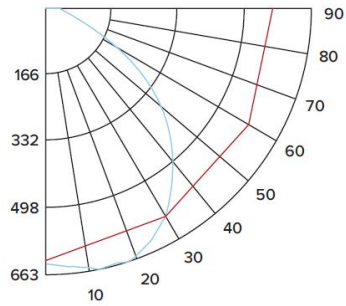

Mini LED Floodlight

PHOTOMETRIC REPORT

Product #: EFL15S50WF
Wattage/Lumens: 15.1W/ 1575 Lm
Luminaire LPW: 104 Lm/W

CANDLE POWER SUMMARY

Degrees Vertical	0°
0	635
5	622
15	589
25	515
35	413
45	302
55	209
65	135
75	67
85	22
90	6

ILLUMINANCE AT A DISTANCE

Distance to Target Plane	Footcandles Beam Center	Beam Diameter
4'	39.7	7.8'
6'	17.6	11.7'
8'	9.92	15.6'
10'	6.35	19.5'

ZONAL LUMEN SUMMARY

Zone	Lumens	% Luminaire
0-30°	502.22	31.90
0-40°	816.35	51.80
0-60°	1333.72	84.70
0-90°	1574.63	100.00