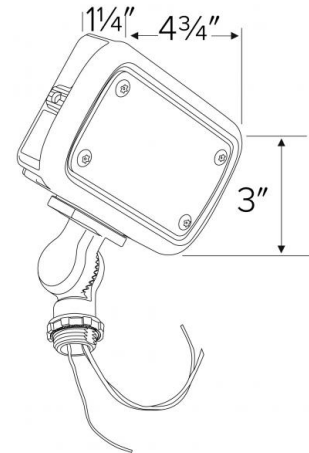

Specifications

Wattage	15W
Lumens	1500 lm - 1600 lm
Voltage	120/277V
Color Temp.	4000K - 5000K
Lamp Type	LED
CRI	75+
Power Factor	> 0.9
Wet Location	Listed

Options

Knuckle Mount

Trunnion Mount

Technical Details

Lamp: Array LED, CRI 75+

Optics: Polycarbonate lens

Construction: Die-cast aluminum housing. Dark bronze powder coated finish. Impact, corrosion, and UV resistant

Electrical: Constant current 120/277V AC Class 2 Driver with a power factor > 0.9. Ambient operating temperature: -40°F (-40°C) to 113°F (45°C). Standard input wattage: 15W (50W metal halide equivalent)

Listings: cUL listed for wet locations. LM-80 certified. IP65 rated.

Warranty: ELCO Lighting warrants products will be free from defects in materials and workmanship for a period of 5 years

Dimensions

Trunnion Mount