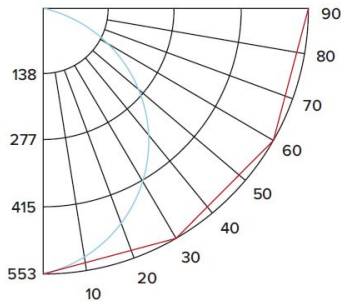

CANDLE POWER SUMMARY

Degrees Vertical	0°
0	551
5	544
15	508
25	445
35	368
45	286
55	205
65	132
75	73
85	21
90	4

ILLUMINANCE AT A DISTANCE

Distance to Target Plane	Footcandles Beam Center	Beam Diameter
4'	34.4	8.0'
6'	15.3	12.0'
8'	8.61	16.0'
10'	5.51	20.0'