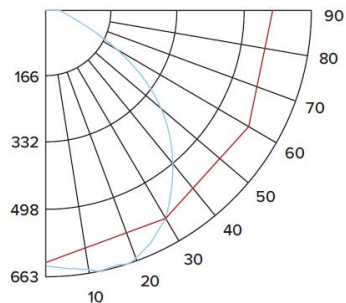

Mini LED Floodlight

PHOTOMETRIC REPORT

Product #: EFL15S50WF
Wattage/Lumens: 15.1W/ 1575 Lm
Luminaire LPW: 104 Lm/W

CANDLE POWER SUMMARY

Degrees Vertical	0°
0	635
5	622
15	589
25	515
35	413
45	302
55	209
65	135
75	67
85	22
90	6

ILLUMINANCE AT A DISTANCE

Distance to Target Plane	Footcandles Beam Center	Beam Diameter
4'	39.7	7.8'
6'	17.6	11.7'
8'	9.92	15.6'
10'	6.35	19.5'

ZONAL LUMEN SUMMARY

Zone	Lumens	% Luminaire
0-30°	502.22	31.90
0-40°	816.35	51.80
0-60°	1333.72	84.70
0-90°	1574.63	100.00