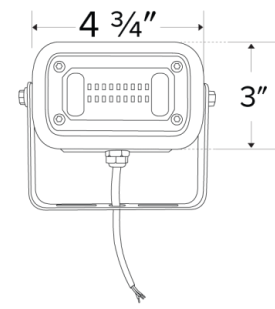

Product Numbers

Item	Lamp type	Lumens	CCT	Watts	Voltage	Finish
EFL15S40WFK	LED	1500 lm	4000K	15W	120/277V	Dark Bronze
EFL15S50WFK	LED	1600 lm	5000K	15W	120/277V	Dark Bronze
EFL15S40WFT	LED	1500 lm	4000K	15W	120/277V	Dark Bronze
EFL15S50WFT	LED	1600 lm	5000K	15W	120/277V	Dark Bronze

Product Number Builder Example: EFL15S40WFK

Mini LED Floodlight	Wattage	Size	Color Temp	Mounting Type
EFL	15 15W	S Small	40 4000K 50 5000K	WFK Knuckle WFT Trunnion