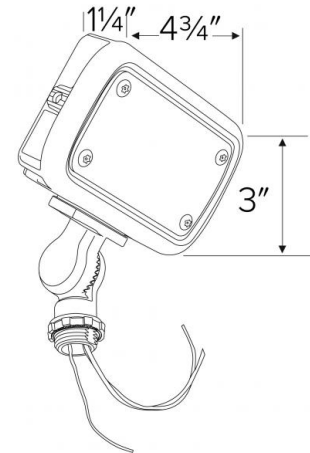

Specifications

Wattage	15W
Lumens	1500 lm - 1600 lm
Voltage	120/277V
Color Temp.	4000K - 5000K
Lamp Type	LED
CRI	75+
Power Factor	> 0.9
Wet Location	Listed

Options

Knuckle Mount

Trunnion Mount

Technical Details

Lamp: Array LED, CRI 75+

Optics: Polycarbonate lens

Construction: Die-cast aluminum housing. Dark bronze powder coated finish. Impact, corrosion, and UV resistant

Electrical: Constant current 120/277V AC Class 2 Driver with a power factor > 0.9. Ambient operating temperature: -40°F (-40°C) to 113°F (45°C). Standard input wattage: 15W (50W metal halide equivalent)

Listings: cUL listed for wet locations. LM-80 certified. IP65 rated.

Warranty: ELCO Lighting warrants products will be free from defects in materials and workmanship for a period of 5 years

Dimensions

Trunnion Mount