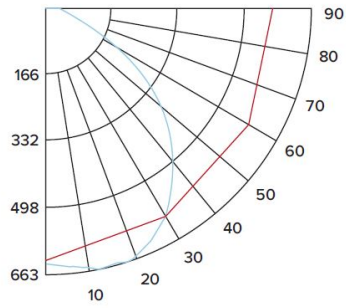

Mini LED Floodlight

PHOTOMETRIC REPORT

Product #: EFL15S50WF
Wattage/Lumens: 15.1W/ 1575 Lm
Luminaire LPW: 104 Lm/W

CANDLE POWER SUMMARY

Degrees Vertical	0°
0	635
5	622
15	589
25	515
35	413
45	302
55	209
65	135
75	67
85	22
90	6

ILLUMINANCE AT A DISTANCE

Distance to Target Plane	Footcandles Beam Center	Beam Diameter
4'	39.7	7.8'
6'	17.6	11.7'
8'	9.92	15.6'
10'	6.35	19.5'

ZONAL LUMEN SUMMARY

Zone	Lumens	% Luminaire
0-30°	502.22	31.90
0-40°	816.35	51.80
0-60°	1333.72	84.70
0-90°	1574.63	100.00