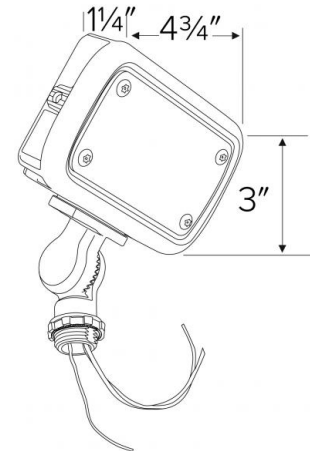

Specifications

Wattage	15W
Lumens	1500 lm - 1600 lm
Voltage	120/277V
Color Temp.	4000K - 5000K
Lamp Type	LED
CRI	75+
Power Factor	> 0.9
Wet Location	Listed

Options

Knuckle Mount

Trunnion Mount

Technical Details

Lamp: Array LED, CRI 75+

Optics: Polycarbonate lens

Construction: Die-cast aluminum housing. Dark bronze powder coated finish. Impact, corrosion, and UV resistant

Electrical: Constant current 120/277V AC Class 2 Driver with a power factor > 0.9. Ambient operating temperature: -40°F (-40°C) to 113°F (45°C). Standard input wattage: 15W (50W metal halide equivalent)

Listings: UL listed for wet locations. LM-80 certified. IP65 rated.

Warranty: ELCO Lighting warrants products will be free from defects in materials and workmanship for a period of 5 years

Dimensions

Trunnion Mount