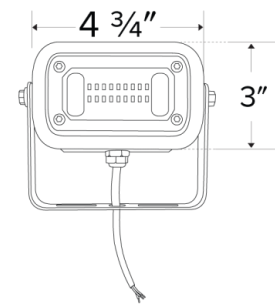

Trunnion Mount

Product Numbers

Item	Lamp type	Lumens	CCT	Watts	Voltage	Finish
EFL15S40WFK	LED	1500 lm	4000K	15W	120/277V	Dark Bronze
EFL15S50WFK	LED	1600 lm	5000K	15W	120/277V	Dark Bronze
EFL15S40WFT	LED	1500 lm	4000K	15W	120/277V	Dark Bronze
EFL15S50WFT	LED	1600 lm	5000K	15W	120/277V	Dark Bronze

Product Number Builder Example: EFL15S40WFK

Mini LED Floodlight	Wattage	Size	Color Temp	Mounting Type
EFL	15 15W	S Small	40 4000K 50 5000K	WFK Knuckle WFT Trunnion