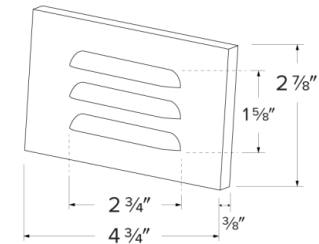

Front View

Front View