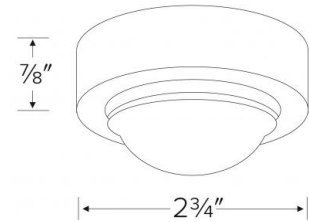

## Features

- Mini Frosted Glass Dome Surface Mount Downlight.
- Surface mount can included.
- Lamp: 12V 20W JC lamp (included).
- E.T.L. listed for Remote Transformer.
- Cutout: 1 7/8".

## Options

**Black**

**White**

## Dimensions