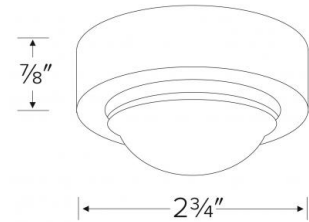

Mini Frosted Glass Downlight

Features

- Mini Frosted Glass Dome Surface Mount Downlight.
- Surface mount can included.
- Lamp: 12V 20W JC lamp (included).
- E.T.L. listed for Remote Transformer.
- Cutout: 1 7/8".

Specifications

Wattage	20W
Voltage	12V

Options

Black

White

Dimensions

Product Number

Item	Watts	Voltage	Finish
E225W	20W	12V	All White