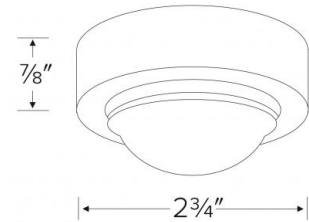

Mini Frosted Glass Downlight

Features

- Mini Frosted Glass Dome Surface Mount Downlight.
- Surface mount can included.
- Lamp: 12V 20W JC lamp (included).
- E.T.L. listed for Remote Transformer.
- Cutout: 1 7/8".

Specifications

Wattage	20W
Voltage	12V

Options

Black

White

Dimensions

Product Number

Item	Watts	Voltage	Finish
E225B	20W	12V	All Black