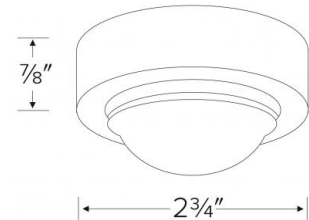

Mini Frosted Glass Downlight

Features

- Mini Frosted Glass Dome Surface Mount Downlight.
- Surface mount can included.
- Lamp: 12V 20W JC lamp (included).
- E.T.L. listed for Remote Transformer.
- Cutout: 1 7/8".

Specifications

Wattage	20W
Voltage	12V

Options

Black

White

Dimensions

Product Number

Item	Watts	Voltage	Finish
E225B	20W	12V	All Black