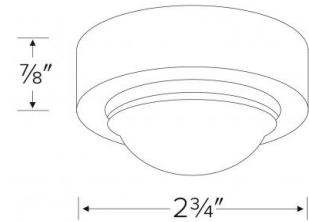

## Features

- Mini Frosted Glass Dome Surface Mount Downlight.
- Surface mount can included.
- Lamp: 12V 20W JC lamp (included).
- E.T.L. listed for Remote Transformer.
- Cutout: 1 7/8".

## Dimensions