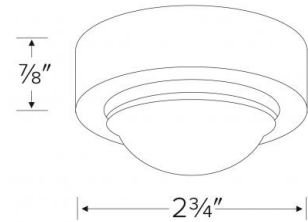

Mini Frosted Glass Downlight

Features

- Mini Frosted Glass Dome Surface Mount Downlight.
- Surface mount can included.
- Lamp: 12V 20W JC lamp (included).
- E.T.L. listed for Remote Transformer.
- Cutout: 1 7/8".

Specifications

Wattage	20W
Voltage	12V

Options

Black

Dimensions

Product Numbers

Item	Watts	Voltage	Finish
E225B	20W	12V	All Black