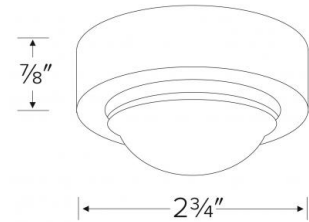

Mini Frosted Glass Downlight

Features

- Mini Frosted Glass Dome Surface Mount Downlight.
- Surface mount can included.
- Lamp: 12V 20W JC lamp (included).
- E.T.L. listed for Remote Transformer.
- Cutout: 1 7/8".

Specifications

Wattage	20W
Voltage	12V

Options

Black

White

Dimensions

Product Numbers

Item	Watts	Voltage	Finish
E225B	20W	12V	All Black
E225W	20W	12V	All White