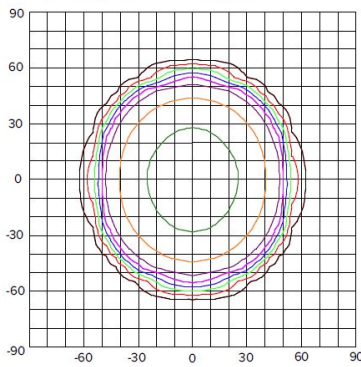

Product Number Builder Example: EFL35M40FL

Medium Floodlight

Wattage

Size

Color Temp

Beam Spread

EFL

35 35W
45 45W

M Medium

40 4000K
50 5000K

FL Medium Flood
WF Wide Flood

Medium LED Floodlight

Multiplier: 5000K (x 1.04)

PHOTOMETRIC REPORT

Product #: EFL35M40FL
Wattage/Lumens: 35.7W/ 3533 Lm
Luminaire LPW: 99 Lm/W

FOOTCANDLE LEGEND:

- 10% = 145.5
- 20% = 291
- 30% = 436.5
- 40% = 582
- 50% = 727.5
- 60% = 873
- 75% = 1091.25
- 90% = 1309.5

ILLUMINANCE AT A DISTANCE

Distance to Target Plane	Footcandles Beam Center	Beam Diameter
4'	90.7	11.6'
6'	40.3	17.3'
8'	22.7	23.1'
10'	14.5	28.9'