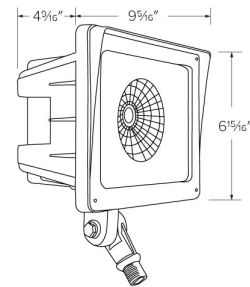

Options

Dimensions