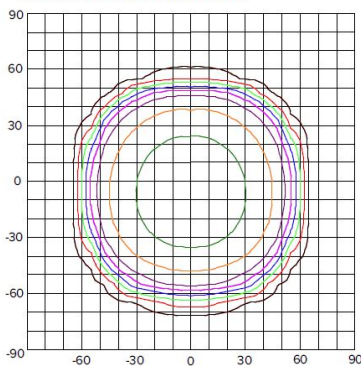

- 10% = 145.5
- 20% = 291
- 30% = 436.5
- 40% = 582
- 50% = 727.5
- 60% = 873
- 75% = 1091.25
- 90% = 1309.5

ILLUMINANCE AT A DISTANCE

Distance to Target Plane	Footcandles Beam Center	Beam Diameter
4'	90.7	11.6'
6'	40.3	17.3'
8'	22.7	23.1'
10'	14.5	28.9'

ZONAL LUMEN SUMMARY

Zone	Lumens	% Luminaire
0-30°	1152.93	32.60
0-40°	1928.72	54.60
0-60°	3345.21	94.70
0-90°	3529.57	99.90

Medium LED Floodlight

Multiplier: 5000K (x 1.04)

PHOTOMETRIC REPORT

Product #: EFL45M40FL
Wattage/Lumens: 47.9W/ 5451 Lm
Luminaire LPW: 114 Lm/W

FOOTCANDLE LEGEND:

- 10% = 225.34
- 20% = 450.68
- 30% = 676.02
- 40% = 901.36
- 50% = 1126.7
- 60% = 1352.04
- 75% = 1690.05
- 90% = 2028.06

ILLUMINANCE AT A DISTANCE

Distance to Target Plane	Footcandles Beam Center	Beam Diameter
4'	140	11.2'
6'	62.3	16.9'
8'	35.0	22.5'
10'	22.4	28.1'