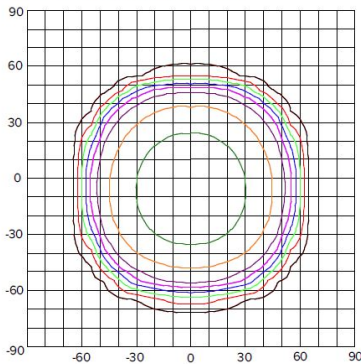

Product #: EFL35M40FL
 Wattage/Lumens: 35.7W/ 3533 Lm
 Luminaire LPW: 99 Lm/W

FOOTCANDLE LEGEND:

- 10% = 145.5
- 20% = 291
- 30% = 436.5
- 40% = 582
- 50% = 727.5
- 60% = 873
- 75% = 1091.25
- 90% = 1309.5

ILLUMINANCE AT A DISTANCE

Distance to Target Plane	Footcandles Beam Center	Beam Diameter
4'	90.7	11.6'
6'	40.3	17.3'
8'	22.7	23.1'
10'	14.5	28.9'

ZONAL LUMEN SUMMARY

Zone	Lumens	% Luminaire
0-30°	1152.93	32.60
0-40°	1928.72	54.60
0-60°	3345.21	94.70
0-90°	3529.57	99.90

Medium LED Floodlight

Multiplier: 5000K (x 1.04)

PHOTOMETRIC REPORT

Product #: EFL45M40FL
 Wattage/Lumens: 47.9W/ 5451 Lm
 Luminaire LPW: 114 Lm/W

FOOTCANDLE LEGEND:

- 10% = 225.34
- 20% = 450.68
- 30% = 676.02
- 40% = 901.36
- 50% = 1126.7
- 60% = 1352.04
- 75% = 1690.05
- 90% = 2028.06