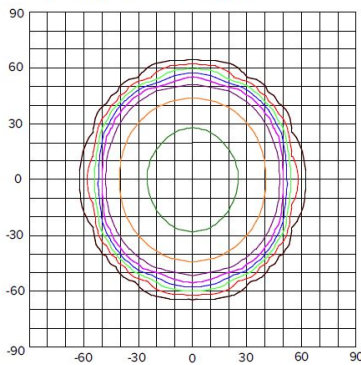

Product Number Builder Example: EFL35M40FL

Medium Floodlight

Wattage

Size

Color Temp

Beam Spread

EFL

35 35W
45 45W

M Medium

40 4000K
50 5000K

FL Medium Flood
WF Wide Flood

Medium LED Floodlight

Multiplier: 5000K (x 1.04)

PHOTOMETRIC REPORT

Product #: EFL35M40FL
Wattage/Lumens: 35.7W/ 3533 Lm
Luminaire LPW: 99 Lm/W

FOOTCANDLE LEGEND:

- 10% = 145.5
- 20% = 291
- 30% = 436.5
- 40% = 582
- 50% = 727.5
- 60% = 873
- 75% = 1091.25
- 90% = 1309.5

ILLUMINANCE AT A DISTANCE

Distance to Target Plane	Footcandles Beam Center	Beam Diameter
4'	90.7	11.6'
6'	40.3	17.3'
8'	22.7	23.1'
10'	14.5	28.9'

ZONAL LUMEN SUMMARY

Zone	Lumens	% Luminaire
0-30°	1152.93	32.60
0-40°	1928.72	54.60
0-60°	3345.21	94.70
0-90°	3529.57	99.90

Medium LED Floodlight

Multiplier: 5000K (x 1.04)