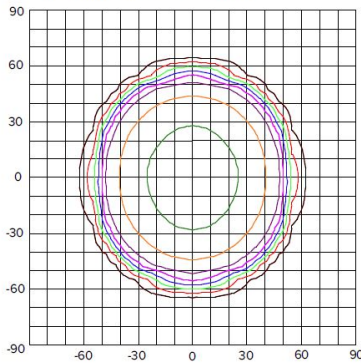

Medium LED Floodlight

Multiplier: 5000K (x 1.04)

PHOTOMETRIC REPORT

Product #: EFL35M40FL
Wattage/Lumens: 35.7W/ 3533 Lm
Luminaire LPW: 99 Lm/W

FOOTCANDLE LEGEND:

- 10% = 145.5
- 20% = 291
- 30% = 436.5
- 40% = 582
- 50% = 727.5
- 60% = 873
- 75% = 1091.25
- 90% = 1309.5

ILLUMINANCE AT A DISTANCE

Distance to Target Plane	Footcandles Beam Center	Beam Diameter
4'	90.7	11.6'
6'	40.3	17.3'
8'	22.7	23.1'
10'	14.5	28.9'

ZONAL LUMEN SUMMARY

Zone	Lumens	% Luminaire
0-30°	1152.93	32.60
0-40°	1928.72	54.60
0-60°	3345.21	94.70
0-90°	3529.57	99.90

Medium LED Floodlight

Multiplier: 5000K (x 1.04)