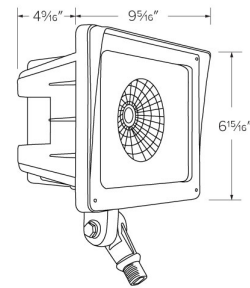

Options

Dimensions