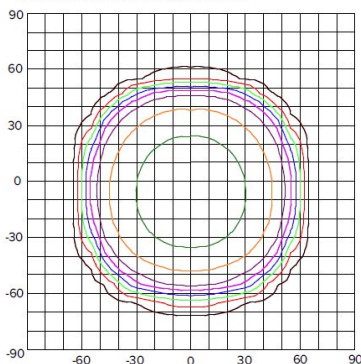

- 10% = 145.5
- 20% = 291
- 30% = 436.5
- 40% = 582
- 50% = 727.5
- 60% = 873
- 75% = 1091.25
- 90% = 1309.5

ILLUMINANCE AT A DISTANCE

Distance to Target Plane	Footcandles Beam Center	Beam Diameter
4'	90.7	11.6'
6'	40.3	17.3'
8'	22.7	23.1'
10'	14.5	28.9'

ZONAL LUMEN SUMMARY

Zone	Lumens	% Luminaire
0-30°	1152.93	32.60
0-40°	1928.72	54.60
0-60°	3345.21	94.70
0-90°	3529.57	99.90

Medium LED Floodlight

Multiplier: 5000K (x 1.04)

PHOTOMETRIC REPORT

Product #: EFL45M40FL
Wattage/Lumens: 47.9W/ 5451 Lm
Luminaire LPW: 114 Lm/W

FOOTCANDLE LEGEND:

- 10% = 225.34
- 20% = 450.68
- 30% = 676.02
- 40% = 901.36
- 50% = 1126.7
- 60% = 1352.04
- 75% = 1690.05
- 90% = 2028.06

ILLUMINANCE AT A DISTANCE

Distance to Target Plane	Footcandles Beam Center	Beam Diameter
4'	140	11.2'
6'	62.3	16.9'
8'	35.0	22.5'
10'	22.4	28.1'