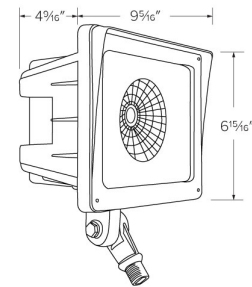

Options

Dimensions