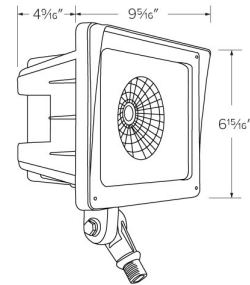

Options

Dimensions