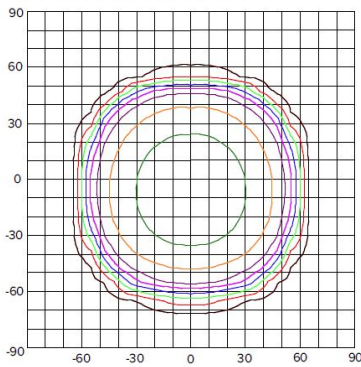

- 10% = 145.5
- 20% = 291
- 30% = 436.5
- 40% = 582
- 50% = 727.5
- 60% = 873
- 75% = 1091.25
- 90% = 1309.5

ILLUMINANCE AT A DISTANCE

Distance to Target Plane	Footcandles Beam Center	Beam Diameter
4'	90.7	11.6'
6'	40.3	17.3'
8'	22.7	23.1'
10'	14.5	28.9'

ZONAL LUMEN SUMMARY

Zone	Lumens	% Luminaire
0-30°	1152.93	32.60
0-40°	1928.72	54.60
0-60°	3345.21	94.70
0-90°	3529.57	99.90

Medium LED Floodlight

Multiplier: 5000K (x 1.04)

PHOTOMETRIC REPORT

Product #: EFL45M40FL
Wattage/Lumens: 47.9W/ 5451 Lm
Luminaire LPW: 114 Lm/W

FOOTCANDLE LEGEND:

- 10% = 225.34
- 20% = 450.68
- 30% = 676.02
- 40% = 901.36
- 50% = 1126.7
- 60% = 1352.04
- 75% = 1690.05
- 90% = 2028.06

ILLUMINANCE AT A DISTANCE

Distance to Target Plane	Footcandles Beam Center	Beam Diameter
4'	140	11.2'
6'	62.3	16.9'
8'	35.0	22.5'
10'	22.4	28.1'