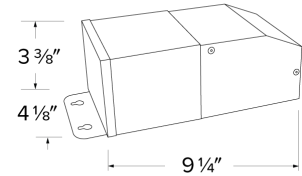

Dimensions