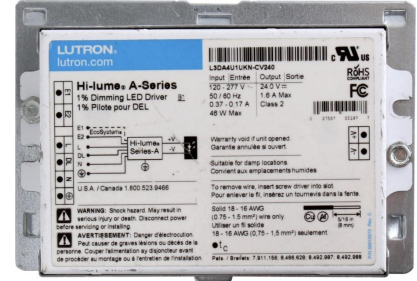

Lutron™ Hi-Lume Premiere 0.1% Dimming LED Driver

Features

- Soft on and fade to black operation
- Continuous flicker free dimming from 100% to 1%
- Fits Lutron home control and dimmer product line
- Inrush current limiting circuitry
- 120V - 277V

Specifications

Wattage	96W
----------------	-----

Product Number

Item	Description	Watts
DRVL396W	Lutron Ecosystem	96W