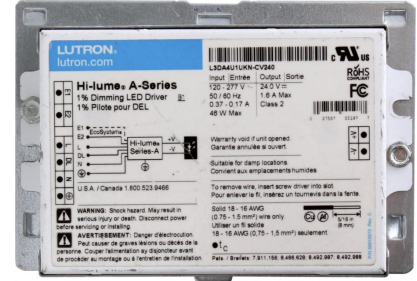

# Lutron™ Hi-Lume Premiere 0.1% Dimming LED Driver

## Features

- Soft on and fade to black operation
- Continuous flicker free dimming from 100% to 1%
- Fits Lutron home control and dimmer product line
- Inrush current limiting circuitry
- 120V - 277V

## Specifications

<b>Wattage</b>	96W
----------------	-----