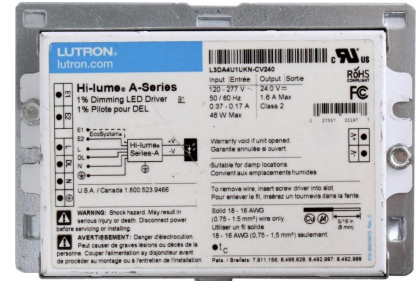

# Lutron™ Hi-Lume Premiere 0.1% Dimming LED Driver

## Features

- Soft on and fade to black operation
- Continuous flicker free dimming from 100% to 1%
- Fits Lutron home control and dimmer product line
- Inrush current limiting circuitry
- 120V - 277V

## Specifications

<b>Wattage</b>	96W
----------------	-----