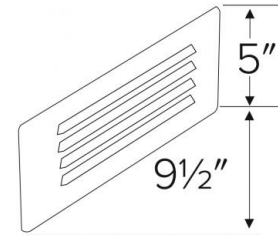

Features

- Faceplate for ELST42 Series
- 9 1/2"W x 5"H

Options

White

Black

Bronze

Dimensions

Product Numbers