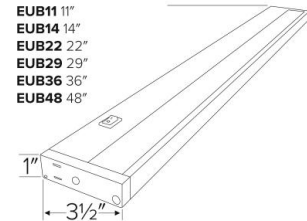

Specifications

Wattage	14WW - 19.5W
Lumens	350 lm - 4000 lm
Voltage	120V
Color Temp.	2700K, 3000K, 3500K, 4000K, 5000K - 4000K
Dimmable	Triac/ELV
Lamp Type	LED

Options

Bronze

White

Dimension

Product Numbers