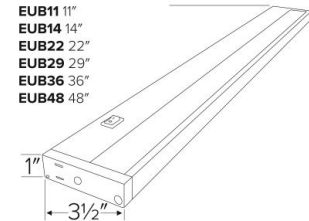

Specifications

Wattage	14WW - 19.5W
Lumens	350 lm - 4000 lm
Voltage	120V
Color Temp.	2700K, 3000K, 3500K, 4000K, 5000K - 4000K
Dimmable	Triac/ELV
Lamp Type	LED

Options

Bronze

White

Dimension

Product Numbers