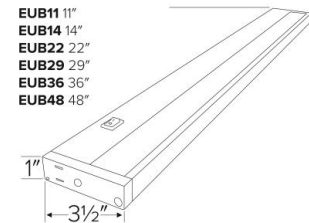

Specifications

Wattage	14WW - 19.5W
Lumens	350 lm - 4000 lm
Voltage	120V
Color Temp.	2700K, 3000K, 3500K, 4000K, 5000K - 4000K
Dimmable	Triac/ELV
Lamp Type	LED

Options

Bronze

White

Dimension

Product Numbers