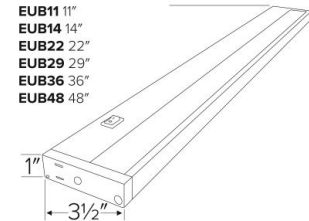

Dimension

Product Numbers

Item	Description	Lamp Type	Lumens	CCT	Watts	Voltage	Dimming	Finish
EUB11L30BZ	11" Length	LED	350 lm	3000K	5.5W	120V	Triac/ELV	All Bronze
EUB11L40BZ	11" Length	LED	350 lm	4000K	5.5W	120V	Triac/ELV	All Bronze
EUB11CT5W	11" Length	LED	350 lm	2700K, 3000K, 3500K, 4000K, 5000K	5.5W	120V	Triac/ELV	All White
EUB12L30W	12" Length	LED	400 lm	2700K, 3000K, 4000K	6W	120V	Triac/ELV	All White
EUB12L30BZ	12" Length	LED	400 lm	2700K, 3000K, 4000K	6W	120V	Triac/ELV	All Bronze
EUB12CT5W	12" Length	LED	400 lm	2700K, 3000K, 3500K, 4000K, 5000K	6W	120V	Triac/ELV	All White
EUB14L30W	14" Length	LED	480 lm	2700K, 3000K, 4000K	7W	120V	Triac/ELV	All White
EUB14L30BZ	14" Length	LED	480 lm	3000K	7W	120V	Triac/ELV	All Bronze
EUB14L40W	14" Length	LED	4000 lm	4000K	7W	120V	Triac/ELV	All White
EUB14L40BZ	14" Length	LED	480 lm	4000K	7W	120V	Triac/ELV	All Bronze
EUB18L30BZ	18" Length	LED	650 lm	3000K	9.2W	120V	Triac/ELV	All Bronze