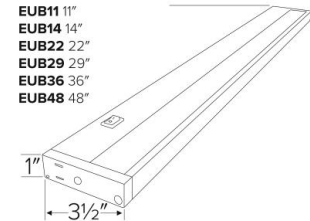

Specifications

Wattage	5.5W - 19.5W
Lumens	350 lm - 1450 lm
Voltage	120V
Color Temp.	2700K, 3000K, 3500K, 4000K, 5000K - 4000K
Dimmable	Triac/ELV
Lamp Type	LED

Options

Bronze

White

Dimension

EUB11 11"
 EUB14 14"
 EUB22 22"
 EUB29 29"
 EUB36 36"
 EUB48 48"