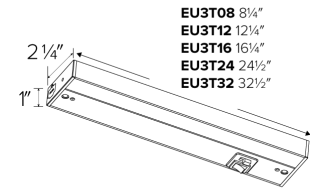

Specifications

Wattage	6W - 18W
Lumens	360 lm - 1100 lm
Voltage	120V
Color Temp.	2700K, 3000K, 3500K
Lamp Type	LED

Options

White

Dimensions

Product Numbers

Item	Description	Lamp type	Lumens	CCT	Watts	Voltage	Finish
EU3T08W	8" Length	LED	360 lm	2700K, 3000K, 3500K	6W	120V	All White
EU3T12W	12" Length	LED	485 lm	2700K, 3000K, 3500K	8W	120V	All White
EU3T16W	16" Length	LED	610 lm	2700K, 3000K, 3500K	10W	120V	All White
EU3T24W	24" Length	LED	850 lm	2700K, 3000K, 3500K	14W	120V	All White
EU3T32W	32" Length	LED	1100 lm	2700K, 3000K, 3500K	18W	120V	All White

Product Number Builder

Example: **EU3T08W**

Lotus 2™ Undercab. Bar

Length

Finish

EU3T

- 08** 8 in
- 12** 12 in
- 16** 16 in
- 24** 24 in
- 32** 32 in

W All White