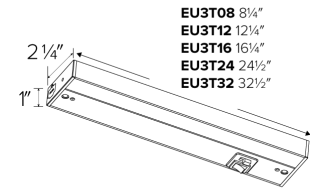

Specifications

Wattage	6W - 18W
Lumens	360 lm - 1100 lm
Voltage	120V
Color Temp.	2700K, 3000K, 3500K
Lamp Type	LED

Options

White

Dimensions

Product Numbers

Item	Description	Lamp type	Lumens	CCT	Watts	Voltage	Finish
EU3T08W	8" Length	LED	360 lm	2700K, 3000K, 3500K	6W	120V	All White
EU3T12W	12" Length	LED	485 lm	2700K, 3000K, 3500K	8W	120V	All White
EU3T16W	16" Length	LED	610 lm	2700K, 3000K, 3500K	10W	120V	All White
EU3T24W	24" Length	LED	850 lm	2700K, 3000K, 3500K	14W	120V	All White
EU3T32W	32" Length	LED	1100 lm	2700K, 3000K, 3500K	18W	120V	All White

Product Number Builder Example: **EU3T08W**

Lotus 2™ Undercab. Bar

Length

Finish

EU3T

- 08** 8 in
- 12** 12 in
- 16** 16 in
- 24** 24 in
- 32** 32 in

W All White

Dimmer Compatibility Chart for Lotus II™ Undercabinet Lights