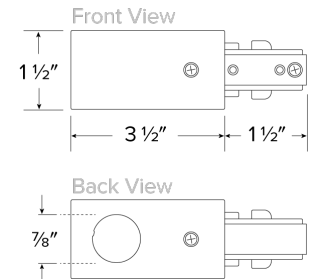

Live End Connector Track Accessory

Features

- Live End Connector for 2 Circuit Track to start a run.

Options

White

Black

Dimensions

Product Number

Item	Description	Finish
EC801B	Live End Connector Track Accessory	All Black