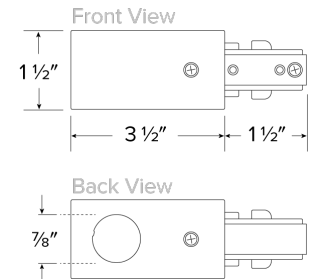

Live End Connector Track Accessory

Features

- Live End Connector for 2 Circuit Track to start a run.

Options

White

Black

Dimensions

Product Numbers

Item	Description	Finish
EC801B	Live End Connector Track Accessory	All Black
EC801W	Live End Connector Track Accessory	All White