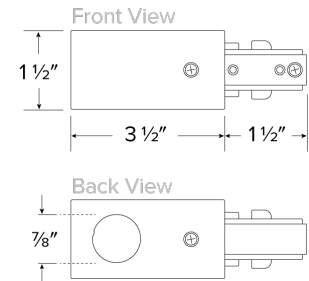

Dimensions

Product Numbers

Item	Description	Finish
EC801B	Live End Connector Track Accessory	All Black
EC801W	Live End Connector Track Accessory	All White