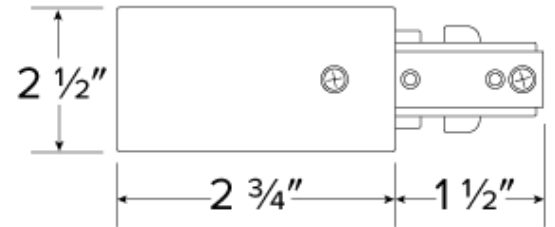

Live End Connector Track Accessory

Features

- Live End Connector for 1 Circuit Track to start a run.

Options

White

Black

Bronze

Nickel

Dimensions

Product Numbers

Item	Description	Finish
EP801B	Live End Connector Track Accessory	All Black
EP801BZ	Live End Connector Track Accessory	All Bronze
EP801N	Live End Connector Track Accessory	Nickel
EP801W	Live End Connector Track Accessory	All White