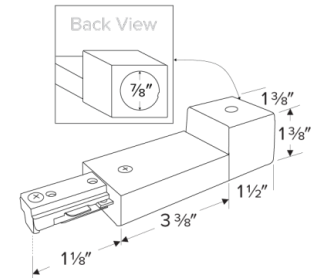

Live End Conduit Connector Track Accessory

Features

- Live End Connector for 2 Circuit Track .
- To start a run with surface conduit.

Options

White

Black

Dimensions

Product Number