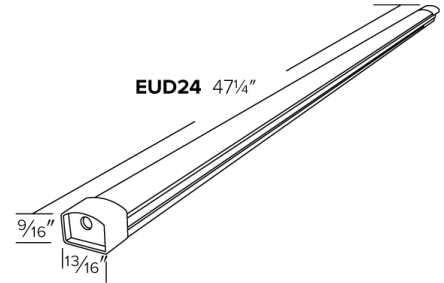

LED Undercabinet Lightbars

Features

- Low profile, high brightness.
- Idea for undercabinet showcase and cove lighting applications.
- Mounting bracket included.
- Linkable up to 10ft with easy installation.
- Touch switch (included).
- Aluminum finish, white polycarbonate lens.

Specifications

| | |
|----------------------|--------|
| Wattage | 18W |
| Voltage | 12V |
| Color Temp. | 4000K |
| Lamp Type | LED |
| Damp Location | Listed |

Dimensions

Product Number

| Item | Description | Lamp type | CCT | Watts | Voltage | Finish |
|----------------|-------------|-----------|-------|-------|---------|----------|
| EUD24CW | 47 1/4" | LED | 4000K | 18W | 12V | Aluminum |

Product Number Builder

 Example: **EUD24WW**

ELCO LED Lightbar

Length

Color Temp.

24 47 1/4"

WW 3000K

CW 4000K