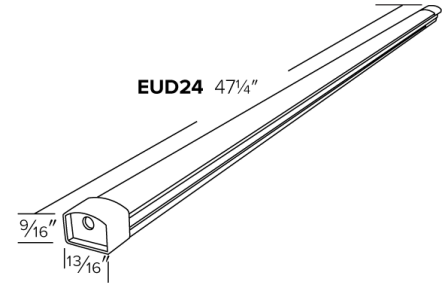

## Features

- Low profile, high brightness.
- Idea for undercabinet showcase and cove lighting applications.
- Mounting bracket included.
- Linkable up to 10ft with easy installation.
- Touch switch (included).
- Aluminum finish, white polycarbonate lens.

## Dimensions

## Product Numbers

| Item           | Description | Lamp type | CCT   | Watts | Voltage | Finish   |
|----------------|-------------|-----------|-------|-------|---------|----------|
| <b>EUD24WW</b> | 47 1/4"     | LED       | 3000K | 18W   | 12V     | Aluminum |
| <b>EUD24CW</b> | 47 1/4"     | LED       | 4000K | 18W   | 12V     | Aluminum |