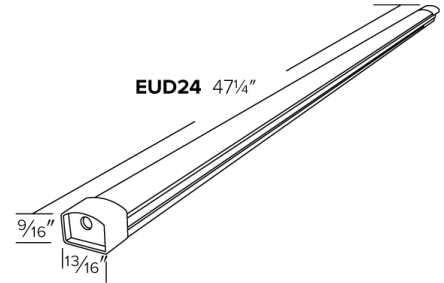

## Features

- Low profile, high brightness.
- Idea for undercabinet showcase and cove lighting applications.
- Mounting bracket included.
- Linkable up to 10ft with easy installation.
- Touch switch (included).
- Aluminum finish, white polycarbonate lens.

## Dimensions