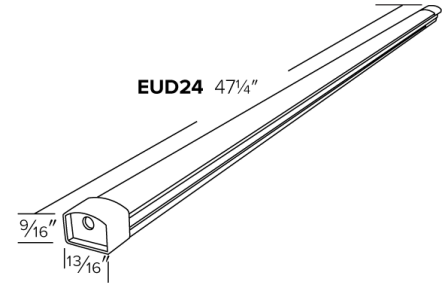

LED Undercabinet Lightbars

Features

- Low profile, high brightness.
- Idea for undercabinet showcase and cove lighting applications.
- Mounting bracket included.
- Linkable up to 10ft with easy installation.
- Touch switch (included).
- Aluminum finish, white polycarbonate lens.

Specifications

Wattage	18W
Voltage	12V
Color Temp.	3000K - 4000K
Lamp Type	LED
Damp Location	Listed

Dimensions

Product Numbers

Item	Description	Lamp type	CCT	Watts	Voltage	Finish
EUD24WW	47 1/4"	LED	3000K	18W	12V	Aluminum
EUD24CW	47 1/4"	LED	4000K	18W	12V	Aluminum

Product Number Builder Example: EUD24WW

ELCO LED Lightbar

Length

Color Temp.

24 47 1/4"

WW 3000K

CW 4000K