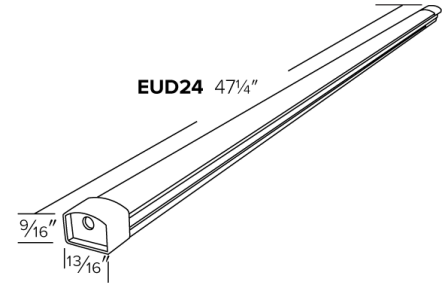

## Features

- Low profile, high brightness.
- Idea for undercabinet showcase and cove lighting applications.
- Mounting bracket included.
- Linkable up to 10ft with easy installation.
- Touch switch (included).
- Aluminum finish, white polycarbonate lens.

## Dimensions