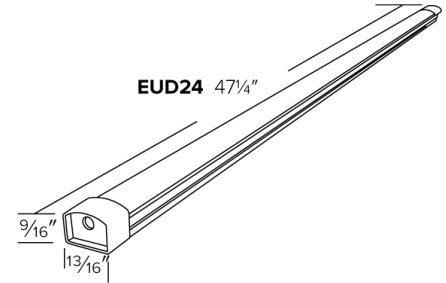

LED Undercabinet Lightbars

Features

- Low profile, high brightness.
- Idea for undercabinet showcase and cove lighting applications.
- Mounting bracket included.
- Linkable up to 10ft with easy installation.
- Touch switch (included).
- Aluminum finish, white polycarbonate lens.

Specifications

Wattage	18W
Voltage	12V
Color Temp.	3000K - 4000K
Lamp Type	LED
Damp Location	Listed

Dimensions

Product Numbers

Item	Description	Lamp type	CCT	Watts	Voltage	Finish
EUD24WW	47 1/4"	LED	3000K	18W	12V	Aluminum
EUD24CW	47 1/4"	LED	4000K	18W	12V	Aluminum

Product Number Builder Example: EUD24WW

ELCO LED Lightbar

Length

Color Temp.

EUD

24 47 1/4"

WW 3000K
CW 4000K