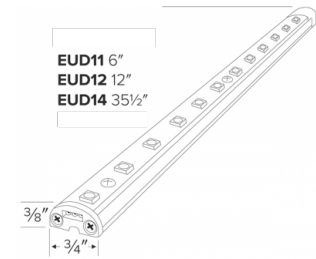

LED Undercabinet Lightbars

Features

- Very low profile, high brightness.
- Ideal for undercabinet showcase and cove lighting applications.
- Aluminum finish, clear polycarbonate lens.
- Mounting bracket included (EDUCL1).
- Linkable up to 12ft with easy installation.
- Requires power connector and driver to complete the circuit.
- Lamp: LED array chip.

Specifications

Wattage	1.6W - 9.9W
Voltage	24V
Color Temp.	3000K - 4000K
Lamp Type	LED
Damp Location	Listed

Dimensions

Product Numbers

Item	Description	Lamp type	CCT	Watts	Voltage	Finish
EUD11CW	6"	LED	4000K	1.6W	24V	Aluminum
EUD12WW	12"	LED	3000K	3.3W	24V	Aluminum
EUD14WW	35 1/2"	LED	3000K	9.9W	24V	Aluminum
EUD14CW	35 1/2"	LED	4000K	9.9W	24V	Aluminum

Product Number Builder Example: EUD11CW

ELCO Undercabinet LED Lightbars

Length

Color Temp.

EUD

11 6"
12 12"
14 35 1/2"

WW 3000K
CW 4000K