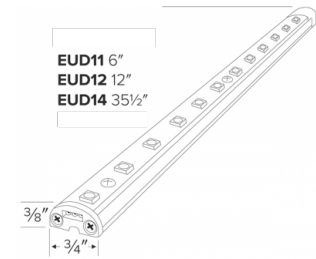

LED Undercabinet Lightbars

Features

- Very low profile, high brightness.
- Ideal for undercabinet showcase and cove lighting applications.
- Aluminum finish, clear polycarbonate lens.
- Mounting bracket included (EDUCL1).
- Linkable up to 12ft with easy installation.
- Requires power connector and driver to complete the circuit.
- Lamp: LED array chip.

Specifications

Wattage	1.6W - 9.9W
Voltage	24V
Color Temp.	3000K - 4000K
Lamp Type	LED
Damp Location	Listed

Dimensions

Product Numbers

Item	Description	Lamp type	CCT	Watts	Voltage	Finish
EUD11CW	6"	LED	4000K	1.6W	24V	Aluminum
EUD12WW	12"	LED	3000K	3.3W	24V	Aluminum
EUD14WW	35 1/2"	LED	3000K	9.9W	24V	Aluminum
EUD14CW	35 1/2"	LED	4000K	9.9W	24V	Aluminum

Product Number Builder Example: **EUD11CW**

ELCO Undercabinet LED Lightbars

Length

Color Temp.

EUD

11 6"

12 12"

14 35 1/2"