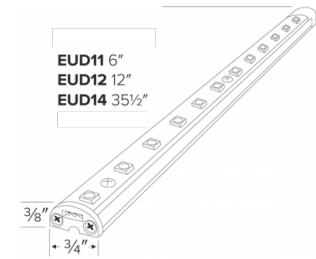

## Features

- Very low profile, high brightness.
- Ideal for undercabinet showcase and cove lighting applications.
- Aluminum finish, clear polycarbonate lens.
- Mounting bracket included (EDUCL1).
- Linkable up to 12ft with easy installation.
- Requires power connector and driver to complete the circuit.
- Lamp: LED array chip.

## Specifications

<b>Wattage</b>	1.6W - 9.9W
<b>Voltage</b>	24V
<b>Color Temp.</b>	3000K - 4000K
<b>Lamp Type</b>	LED
<b>Damp Location</b>	Listed

## Dimensions

## Product Numbers

Item	Description	Lamp type	CCT	Watts	Voltage	Finish
<b>EUD11CW</b>	6"	LED	4000K	1.6W	24V	Aluminum
<b>EUD12WW</b>	12"	LED	3000K	3.3W	24V	Aluminum
<b>EUD14WW</b>	35 1/2"	LED	3000K	9.9W	24V	Aluminum
<b>EUD14CW</b>	35 1/2"	LED	4000K	9.9W	24V	Aluminum