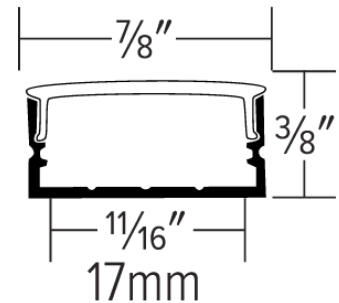

## Technical Details

**Construction:** Specification grade LED Tape light with premium 3M tape backing for architectural applications. Available in custom cuts and set rolls sizes. Custom cuts are factory cut and packaged for hassle free projects. Premium grade aluminum channels. Can hold tape up to 17mm (11/16") wide.

**Optics:** Included frosted lens which eliminates LED pixilation and protects the LED strip. Lens can be popped on or slid onto the profile.

**Installation:** Can be surface mounted to flat surface. LED tape is placed into channel using 3M tape backing on LED Tape Light. Lens can be either popped or slid onto channel.

## Dimensions

# Product Number Builder Example:

Surface Alum Channel	Length	-	LED Tape	Input Volt	Color Temp.	Length
<b>EUD35</b>		-				
	<b>-8</b> 8 Foot	- -	<b>E15</b> 1.5W/ft. Indoor	<b>-24</b> 24V	<b>27</b> 2700K	<b>-CC</b> Specify Length
	<b>-CC</b> Custom, Specify Length		<b>E22</b> 2.2W/ft. Indoor		<b>30</b> 3000K	<b>-16</b> 16 ft. Reel
			<b>E30</b> 3W/ft. Indoor		<b>35</b> 3500K	<b>-100</b> 100 ft. Reel
			<b>E44</b> 4.4W/ft. Indoor		<b>40</b> 4000K	
			<b>E45</b> 4.4W High Density Indoor			
			<b>E50</b> 5W/ft. Indoor			
			<b>E60</b> 6W High Efficiency Indoor			
			<b>E80</b> 8.8W/ft. Indoor			
			<b>EF26</b> 1.8W/ft. Super Flexible			
			<b>EW44</b> 4.4W/ft. Outdoor			
			<b>EW45</b> 4.4W High Density Outdoor			