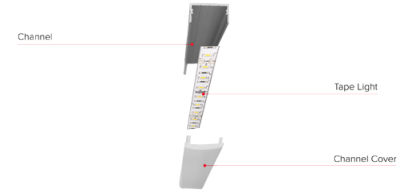

# LED Tape with Surface Mount Aluminum Channel

LED Tape with Aluminum channels allows customers to custom order their tape light with aluminum channel for factory cut tape and channels ready to be installed.

## Features

- Dimmable with ELCO dimmable drivers
- Wet Location rated for outdoor/indoor use
- 3M Tape backing for easy installation (tape is shipped separately from alum channel for in field installation)
- Available in custom cuts
- Include polycarbonate diffuser with 2 end caps and mounting clips
- Silver aluminum finish
- Fits tape lights up to 17mm (11/16") wide

## Technical Details

**Construction:** Specification grade LED Tape light with premium 3M tape backing for architectural applications. Available in custom cuts and set rolls sizes. Custom cuts are factory cut and packaged for hassle free projects. Premium grade aluminum channels. Can hold tape up to 17mm (11/16") wide.

**Optics:** Included frosted lens which eliminates LED pixilation and protects the LED strip. Lens can be popped on or slid onto the profile.

**Installation:** Can be surface mounted to flat surface. LED tape is placed into channel using 3M tape backing on LED Tape Light. Lens can be either popped or slid onto channel.