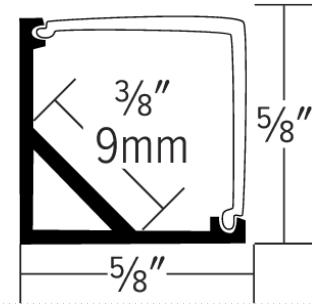

## Technical Details

**Construction:** Specification grade LED Tape light with premium 3M tape backing for architectural applications. Available in custom cuts and set rolls sizes. Custom cuts are factory cut and packaged for hassle free projects. Premium grade aluminum channels. Can hold tape up to 9mm (3/8") wide.

**Optics:** Included frosted lens which eliminates LED pixilation and protects the LED strip. Lens can be popped on or slid onto the profile.

**Installation:** Can be surface mounted to flat surface. LED tape is placed into channel using 3M tape backing on LED Tape Light. Lens can be either popped or slid onto channel.

## Dimensions

## Product Number Builder Example:

Square Corner Alum Channel	Length	-	LED Tape	Input Volt	Color Temp.	Length
<b>EUD34</b>		-				
	<b>-8</b> 8 Foot	-	<b>E15</b> 1.5W/ft. Indoor	<b>-24</b> 24V	<b>27</b> 2700K	<b>-CC</b> Specify Length
	<b>-CC</b> Custom, Specify Length		<b>E30</b> 3W/ft. Indoor		<b>30</b> 3000K	<b>-16</b> 16 ft. Reel
			<b>E60</b> 6W High Efficiency Indoor		<b>35</b> 3500K	<b>-100</b> 100 ft. Reel
			<b>EF26</b> 1.8W/ft. Super Flexible		<b>40</b> 4000K	