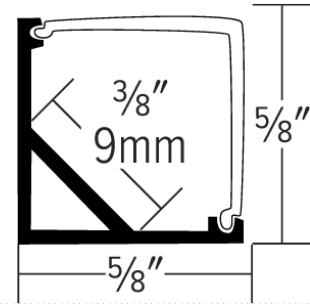

Technical Details

Construction: Specification grade LED Tape light with premium 3M tape backing for architectural applications. Available in custom cuts and set rolls sizes. Custom cuts are factory cut and packaged for hassle free projects. Premium grade aluminum channels. Can hold tape up to 9mm (3/8") wide.

Optics: Included frosted lens which eliminates LED pixilation and protects the LED strip. Lens can be popped on or slid onto the profile.

Installation: Can be surface mounted to flat surface. LED tape is placed into channel using 3M tape backing on LED Tape Light. Lens can be either popped or slid onto channel.

Dimmability: Dimmable with compatible 24V DC dimmable drivers

Listings: UL Listed. RoHS Compliant. ENERGY STAR® Certified. California Title 24 JA8-2016- E.

Dimensions

Product Number Builder Example:

| | | | | |
|---|--|----|---|----------------|
| Square Corner Alum Channel | Length | - | LED Tape | Input Volt |
| EUD34 | | - | | |
| | -8 8 Foot -CC Custom, Specify Length | -- | E15 1.5W/ft. Indoor E30 3W/ft. Indoor E60 6W High Efficiency Indoor EF26 1.8W/ft. Super Flexible | -24 24V |
| Color Temp. | Length | | | |
| | | | | |
| 27 2700K 30 3000K 40 4000K | -CC Specify Length -16 16 ft. Reel -100 100 ft. Reel | | | |