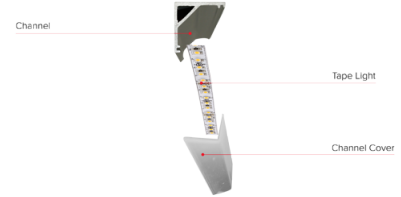

# LED Tape with Square Corner Mount Aluminum Channel

LED Tape with Aluminum channels allows customers to custom order their tape light with aluminum channel for factory cut tape and channels ready to be installed.

## Features

- Dimmable with ELCO dimmable drivers
- 3M Tape backing for easy installation (tape is shipped separately from alum channel for in field installation)
- Available in custom cuts
- Include polycarbonate diffuser with 2 end caps and mounting clips
- Silver aluminum finish
- Fits tape lights up to 9mm (3/8") max

## Technical Details

**Construction:** Specification grade LED Tape light with premium 3M tape backing for architectural applications. Available in custom cuts and set rolls sizes. Custom cuts are factory cut and packaged for hassle free projects. Premium grade aluminum channels. Can hold tape up to 9mm (3/8") wide.

**Optics:** Included frosted lens which eliminates LED pixilation and protects the LED strip. Lens can be popped on or slid onto the profile.

**Installation:** Can be surface mounted to flat surface. LED tape is placed into channel using 3M tape backing on LED Tape Light. Lens can be either popped or slid onto channel.