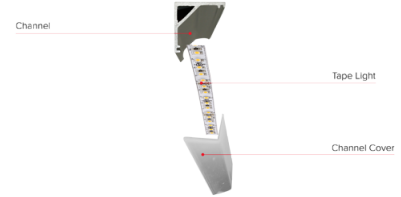

LED Tape with Square Corner Mount Aluminum Channel

LED Tape with Aluminum channels allows customers to custom order their tape light with aluminum channel for factory cut tape and channels ready to be installed.

Features

- Dimmable with ELCO dimmable drivers
- 3M Tape backing for easy installation (tape is shipped separately from alum channel for in field installation)
- Available in custom cuts
- Include polycarbonate diffuser with 2 end caps and mounting clips
- Silver aluminum finish
- Fits tape lights up to 9mm (3/8") max

Technical Details

Construction: Specification grade LED Tape light with premium 3M tape backing for architectural applications. Available in custom cuts and set rolls sizes. Custom cuts are factory cut and packaged for hassle free projects. Premium grade aluminum channels. Can hold tape up to 9mm (3/8") wide.

Optics: Included frosted lens which eliminates LED pixilation and protects the LED strip. Lens can be popped on or slid onto the profile.

Installation: Can be surface mounted to flat surface. LED tape is placed into channel using 3M tape backing on LED Tape Light. Lens can be either popped or slid onto channel.