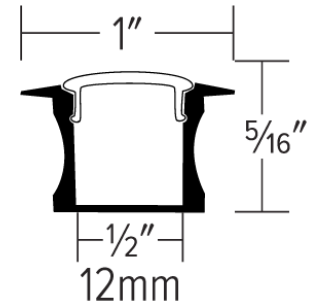

Dimensions