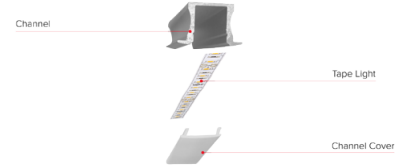

# LED Tape with Shallow Recessed Mount Aluminum Channel

LED Tape with Aluminum channels allows customers to custom order their tape light with aluminum channel for factory cut tape and channels ready to be installed.

## Features

- Dimmable with ELCO dimmable drivers
- 3M Tape backing for easy installation (tape is shipped separately from alum channel for in field installation)
- Available in custom cuts
- Include polycarbonate diffuser with 2 end caps and mounting clips
- Silver aluminum finish
- Fits tape lights up to 12mm (1/2") wide
- Field cuttable every 4 inches
- Strip width of 10mm (25/64")

## Technical Details

**Construction:** Specification grade LED Tape light with premium 3M tape backing for architectural applications. Available in custom cuts and set rolls sizes. Custom cuts are factory cut and packaged for hassle free projects. Premium grade aluminum channels. Can hold tape up to 12mm (1/2") wide.

**Optics:** Included frosted lens which eliminates LED pixilation and protects the LED strip. Lens can be popped on or slid onto the profile.

**Installation:** Can be surface mounted to flat surface. LED tape is placed into channel using 3M tape backing on LED Tape Light. Lens can be either popped or slid onto channel.