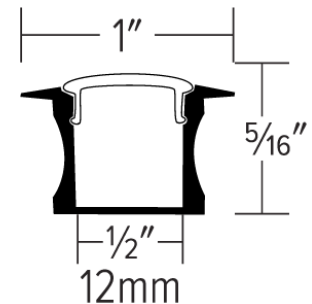

## Technical Details

**Construction:** Specification grade LED Tape light with premium 3M tape backing for architectural applications. Available in custom cuts and set rolls sizes. Custom cuts are factory cut and packaged for hassle free projects. Premium grade aluminum channels. Can hold tape up to 12mm (1/2") wide.

**Optics:** Included frosted lens which eliminates LED pixilation and protects the LED strip. Lens can be popped on or slid onto the profile.

**Installation:** Can be surface mounted to flat surface. LED tape is placed into channel using 3M tape backing on LED Tape Light. Lens can be either popped or slid onto channel.

## Dimensions