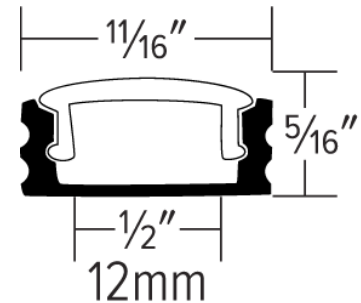

Dimensions