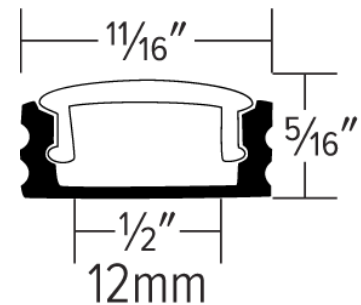

Dimensions