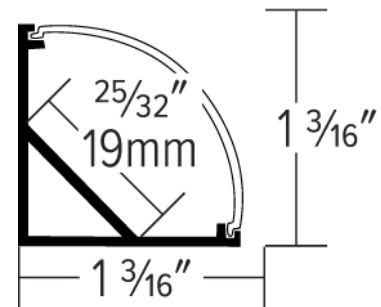

## Technical Details

**Construction:** Specification grade LED Tape light with premium 3M tape backing for architectural applications. Available in custom cuts and set rolls sizes. Custom cuts are factory cut and packaged for hassle free projects. Premium grade aluminum channels. Can hold tape up to 19mm (25/32") wide.

**Optics:** Included frosted lens which eliminates LED pixilation and protects the LED strip. Lens can be popped on or slid onto the profile.

**Installation:** Can be surface mounted to flat surface. LED tape is placed into channel using 3M tape backing on LED Tape Light. Lens can be either popped or slid onto channel.

## Dimensions

# Product Number Builder Example:

Round Corner Alum Channel	Length	-	LED Tape	Input Volt
<b>EUD36</b>		-		
	-8 8 Foot -CC Custom, Specify Length	--	<b>E15</b> 1.5W/ft. Indoor <b>E22</b> 2.2W/ft. Indoor <b>E30</b> 3W/ft. Indoor <b>E44</b> 4.4W/ft. Indoor <b>E45</b> 4.4W/ft. High D. Indoor <b>E50</b> 5W/ft. Indoor <b>E60</b> 6W/ft. High Efficiency I. <b>E80</b> 8.8W/ft. Indoor <b>EF26</b> 1.8W/ft Super Flexible <b>EW44</b> 4.4W/ft. Outdoor <b>EW45</b> 4.4W/ft. High Density O. <b>EWP460</b> 1.5W/ft. Sectional O. <b>EWP1460</b> 4.4W/ft. Sectional O. <b>E460</b> 1.5W/ft. Sectional Indoor <b>E1460</b> 4.4W/ft. Sectional Indoor	-24 24V
Color Temp.	Length			
27 2700K 30 3000K 40 4000K	-CC Specify Length -16 16 ft. Reel -100 100 ft. Reel			