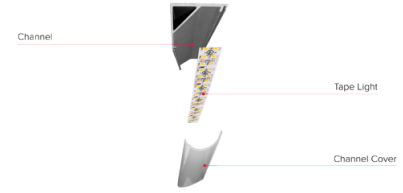

# LED Tape with Round Corner Mount Aluminum Channel

LED Tape with Aluminum channels allows customers to custom order their tape light with aluminum channel for factory cut tape and channels ready to be installed.

## Features

- Dimmable with ELCO dimmable drivers
- 3M Tape backing for easy installation (tape is shipped separately from alum channel for in field installation)
- Available in custom cuts
- Include polycarbonate diffuser with 2 end caps and mounting clips
- Silver aluminum finish
- Fits tape lights up to 19mm (25/32") wide
- Field cuttable every 1 inch

## Technical Details

**Construction:** Specification grade LED Tape light with premium 3M tape backing for architectural applications. Available in custom cuts and set rolls sizes. Custom cuts are factory cut and packaged for hassle free projects. Premium grade aluminum channels. Can hold tape up to 19mm (25/32") wide.

**Optics:** Included frosted lens which eliminates LED pixilation and protects the LED strip. Lens can be popped on or slid onto the profile.

**Installation:** Can be surface mounted to flat surface. LED tape is placed into channel using 3M tape backing on LED Tape Light. Lens can be either popped or slid onto channel.