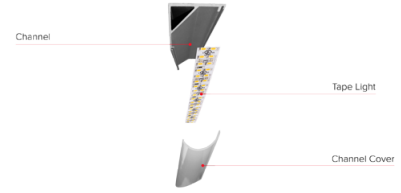

# LED Tape with Round Corner Mount Aluminum Channel

LED Tape with Aluminum channels allows customers to custom order their tape light with aluminum channel for factory cut tape and channels ready to be installed.

## Features

- Dimmable with ELCO dimmable drivers
- 3M Tape backing for easy installation (tape is shipped separately from alum channel for in field installation)
- Available in custom cuts
- Include polycarbonate diffuser with 2 end caps and mounting clips
- Silver aluminum finish
- Fits tape lights up to 19mm (25/32") wide
- Field cuttable every 1 inch

## Technical Details

**Construction:** Specification grade LED Tape light with premium 3M tape backing for architectural applications. Available in custom cuts and set rolls sizes. Custom cuts are factory cut and packaged for hassle free projects. Premium grade aluminum channels. Can hold tape up to 19mm (25/32") wide.

**Optics:** Included frosted lens which eliminates LED pixilation and protects the LED strip. Lens can be popped on or slid onto the profile.

**Installation:** Can be surface mounted to flat surface. LED tape is placed into channel using 3M tape backing on LED Tape Light. Lens can be either popped or slid onto channel.