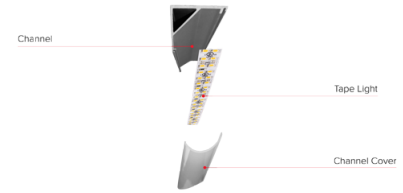

# LED Tape with Round Corner Mount Aluminum Channel

LED Tape with Aluminum channels allows customers to custom order their tape light with aluminum channel for factory cut tape and channels ready to be installed.

## Features

- Dimmable with ELCO dimmable drivers
- 3M Tape backing for easy installation (tape is shipped separately from alum channel for in field installation)
- Available in custom cuts
- Include polycarbonate diffuser with 2 end caps and mounting clips
- Silver aluminum finish
- Fits tape lights up to 19mm (25/32") wide
- Field cuttable every 1 inch

## Technical Details

**Construction:** Specification grade LED Tape light with premium 3M tape backing for architectural applications. Available in custom cuts and set rolls sizes. Custom cuts are factory cut and packaged for hassle free projects. Premium grade aluminum channels. Can hold tape up to 19mm (25/32") wide.

**Optics:** Included frosted lens which eliminates LED pixilation and protects the LED strip. Lens can be popped on or slid onto the profile.

**Installation:** Can be surface mounted to flat surface. LED tape is placed into channel using 3M tape backing on LED Tape Light. Lens can be either popped or slid onto channel.