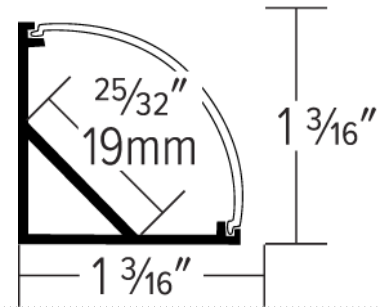

## Technical Details

**Construction:** Specification grade LED Tape light with premium 3M tape backing for architectural applications. Available in custom cuts and set rolls sizes. Custom cuts are factory cut and packaged for hassle free projects. Premium grade aluminum channels. Can hold tape up to 19mm (25/32") wide.

**Optics:** Included frosted lens which eliminates LED pixilation and protects the LED strip. Lens can be popped on or slid onto the profile.

**Installation:** Can be surface mounted to flat surface. LED tape is placed into channel using 3M tape backing on LED Tape Light. Lens can be either popped or slid onto channel.

## Dimensions

**EUD36**

**-8** 8 Foot  
**-CC** Custom, Specify Length

- -

**E15** 1.5W/ft. Indoor  
**E22** 2.2W/ft. Indoor  
**E30** 3W/ft. Indoor  
**E44** 4.4W/ft. Indoor  
**E45** 4.4W/ft. High D. Indoor  
**E50** 5W/ft. Indoor  
**E60** 6W/ft. High Efficiency I.  
**E80** 8.8W/ft. Indoor  
**EF26** 1.8W/ft Super Flexible  
**EW44** 4.4W/ft. Outdoor  
**EW45** 4.4W/ft. High Density O.