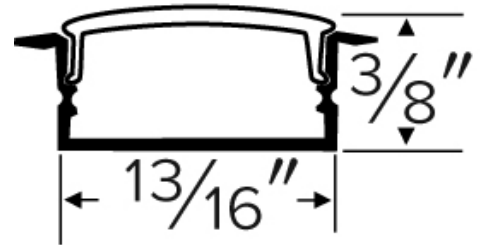

Alum. Channel Dimensions