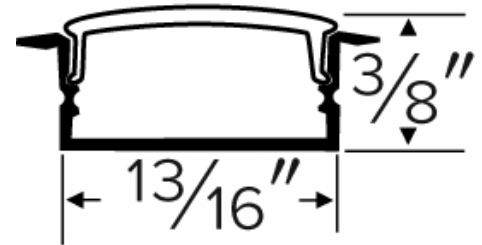

Alum. Channel Dimensions