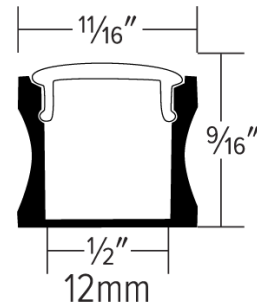

Dimensions