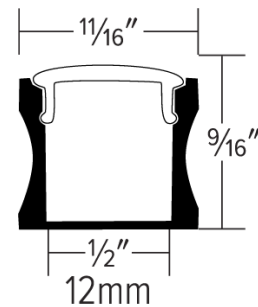

Optics: Included frosted lens which eliminates LED pixilation and protects the LED strip. Lens can be popped on or slid onto the profile.

Installation: Can be surface mounted to flat surface. LED tape is placed into channel using 3M tape backing on LED Tape Light. Lens can be either popped or slid onto channel.

Dimmability: Dimmable with compatible 24V DC dimmable drivers

Listings: UL Listed. RoHS Compliant. ENERGY STAR® Certified. California Title 24 JA8-2016- E.

Dimensions

Product Number Builder Example:

Deep Alum Channel	Length	-	LED Tape	Input Volt						
EUD32		-								
	-8 8 Foot -CC Custom, Specify Length	--	E15 1.5W/ft. Indoor E22 2.2W/ft. Indoor E30 3W/ft. Indoor E44 4.4W/ft. Indoor E45 4.4W High Density Indoor E50 5W/ft. Indoor E60 6W High Efficiency Indoor EF26 1.8W/ft. Super Flexible EW44 4.4W/ft. Outdoor EW45 4.4W High Density Outdoor EWP460 1.5W Outdoor Sectional EWP1460 4.4W Outdoor Sectional E460 1.5W/ft. Indoor Sectional E1460 4.4W/ft. Indoor Sectional	-24 24V						
<table border="0" style="width: 100%; border-collapse: collapse;"> <tr> <td style="width: 20%; text-align: center; border-bottom: 1px solid black;">Color Temp.</td> <td style="width: 20%; text-align: center; border-bottom: 1px solid black;">Length</td> </tr> <tr> <td style="border: 1px solid black; height: 20px;"></td> <td style="border: 1px solid black; height: 20px;"></td> </tr> <tr> <td style="vertical-align: top; padding-left: 5px;"> 27 2700K 30 3000K 40 4000K </td> <td style="vertical-align: top; padding-left: 5px;"> -CC Specify Length -16 16 ft. Reel -100 100 ft. Reel </td> </tr> </table>					Color Temp.	Length			27 2700K 30 3000K 40 4000K	-CC Specify Length -16 16 ft. Reel -100 100 ft. Reel
Color Temp.	Length									
27 2700K 30 3000K 40 4000K	-CC Specify Length -16 16 ft. Reel -100 100 ft. Reel									