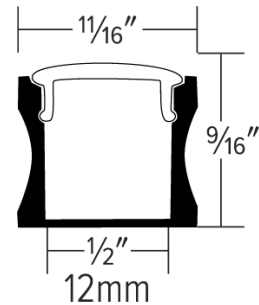

Dimensions