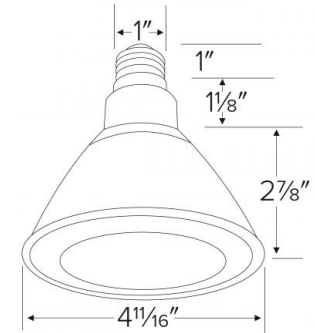

LED Lamp

Features

- PAR38 LED lamp with medium base, dimmable.

Specifications

Wattage	17W
Lumens	1200 lm
Voltage	120V
Color Temp.	3000K
Lamp Type	PAR
Beam Angle	Flood
CRI	90

Dimensions

Product Number

Item	Lamp type	Lumens	CCT	Watts	Voltage	Beam Angle
PAR38FLD	PAR	1200 lm	3000K	17W	120V	Flood