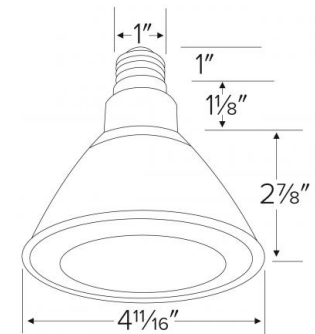

LED Lamp

Features

- PAR38 LED lamp with medium base, dimmable.

Specifications

Wattage	17W
Lumens	1200 lm
Voltage	120V
Color Temp.	3000K
Lamp Type	PAR
Beam Angle	Flood
CRI	90

Dimensions

Product Numbers

Item	Lamp type	Lumens	CCT	Watts	Voltage	Beam Angle
PAR38FLD	PAR	1200 lm	3000K	17W	120V	Flood