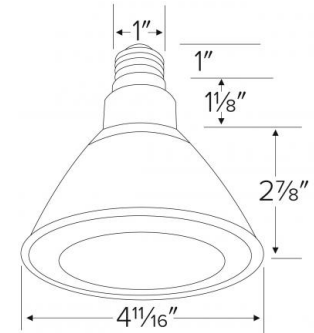

LED Lamp

Features

- PAR38 LED lamp with medium base, dimmable.

Specifications

| | |
|--------------------|---------|
| Wattage | 17W |
| Lumens | 1200 lm |
| Voltage | 120V |
| Color Temp. | 3000K |
| Lamp Type | PAR |
| Beam Angle | Flood |
| CRI | 90 |

Dimensions

Product Numbers

| Item | Lamp type | Lumens | CCT | Watts | Voltage | Beam Angle |
|-----------------|-----------|---------|-------|-------|---------|------------|
| PAR38FLD | PAR | 1200 lm | 3000K | 17W | 120V | Flood |