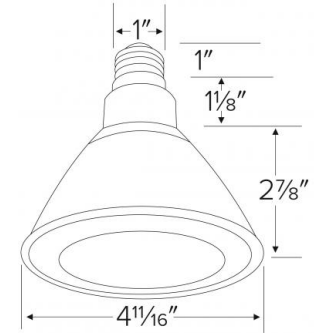

LED Lamp

Features

- PAR38 LED lamp with medium base, dimmable.

Specifications

Wattage	17W
Lumens	1200 lm
Voltage	120V
Color Temp.	3000K
Lamp Type	PAR
Beam Angle	Flood
CRI	90

Dimensions

Product Numbers

Item	Lamp type	Lumens	CCT	Watts	Voltage	Beam Angle
PAR38FLD	PAR	1200 lm	3000K	17W	120V	Flood