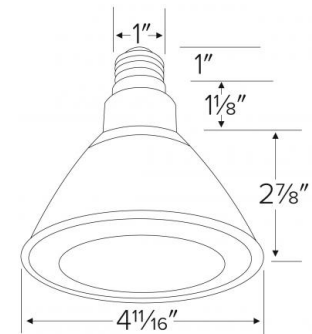

LED Lamp

Features

- PAR38 LED lamp with medium base, dimmable.

Specifications

Wattage	17W
Lumens	1200 lm
Voltage	120V
Color Temp.	3000K
Lamp Type	PAR
Beam Angle	Flood
CRI	90

Dimensions

Product Numbers

Item	Lamp type	Lumens	CCT	Watts	Voltage	Beam Angle
PAR38FLD	PAR	1200 lm	3000K	17W	120V	Flood