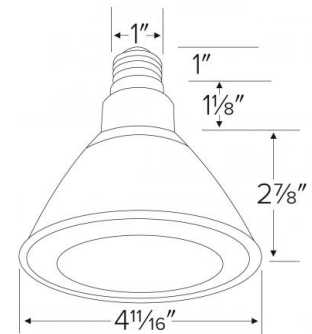

LED Lamp

Features

- PAR38 LED lamp with medium base, dimmable.

Specifications

Wattage	17W
Lumens	1200 lm
Voltage	120V
Color Temp.	3000K
Lamp Type	PAR
Beam Angle	Flood
CRI	90

Dimensions

Product Numbers

Item	Lamp type	Lumens	CCT	Watts	Voltage	Beam Angle
PAR38FLD	PAR	1200 lm	3000K	17W	120V	Flood