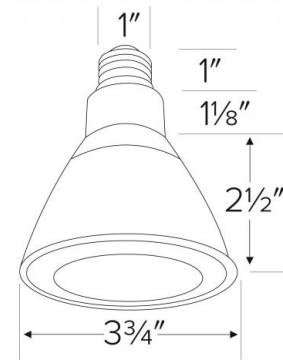

LED Lamp

Features

- Long Neck PAR30 LED lamp with medium base, dimmable.

Specifications

Wattage	10W
Lumens	800 lm
Voltage	120V
Color Temp.	3000K
Lamp Type	PAR
Beam Angle	Flood
CRI	90

Dimensions

Product Numbers

Item	Lamp type	Lumens	CCT	Watts	Voltage	Beam Angle
PAR30FLD	PAR	800 lm	3000K	10W	120V	Flood