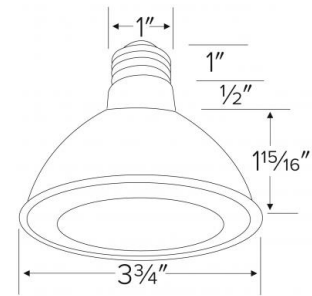

LED Lamp

Features

- PAR30 LED lamp with medium base, dimmable.

Specifications

Wattage	10W
Lumens	800 lm
Voltage	120V
Color Temp.	3000K
Lamp Type	PAR
Beam Angle	Flood
CRI	90

Dimensions

Product Numbers

Item	Lamp type	Lumens	CCT	Watts	Voltage	Beam Angle
PAR30FSLD	PAR	800 lm	3000K	10W	120V	Flood