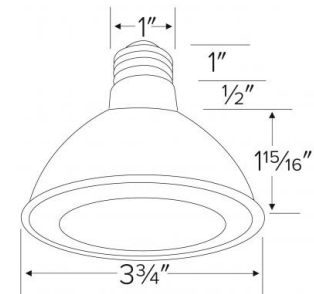

LED Lamp

Features

- PAR30 LED lamp with medium base, dimmable.

Specifications

Wattage	10W
Lumens	800 lm
Voltage	120V
Color Temp.	3000K
Lamp Type	PAR
Beam Angle	Flood
CRI	90

Dimensions

Product Numbers

Item	Lamp type	Lumens	CCT	Watts	Voltage	Beam Angle
PAR30FSLD	PAR	800 lm	3000K	10W	120V	Flood