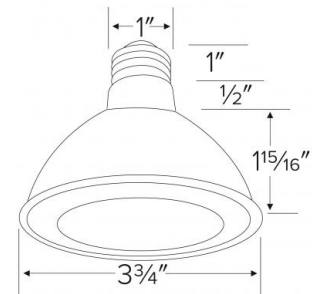

LED Lamp

Features

- PAR30 LED lamp with medium base, dimmable.

Specifications

Wattage	10W
Lumens	800 lm
Voltage	120V
Color Temp.	3000K
Lamp Type	PAR
Beam Angle	Flood
CRI	90

Dimensions

Product Numbers

Item	Lamp type	Lumens	CCT	Watts	Voltage	Beam Angle
PAR30FSLD	PAR	800 lm	3000K	10W	120V	Flood