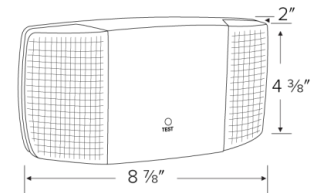

LED Emergency Light

Features

- Emergency lighting solution to keep exit routes safe and illuminated
- Emergency Light with two 1W LED glare-free light heads
- 120/277V
- 90 minutes of emergency operation
- Sturdy thermoplastic housing
- Suitable for wall and ceiling mount
- Test switch and battery charging indicator
- cUL listed for damp locations

Specifications

Wattage	2W
Voltage	120/277V
Lamp Type	LED

Dimensions

Product Numbers

Item	Lamp type	Watts	Voltage	Finish
EE71LD	LED	2W	120/277V	All White