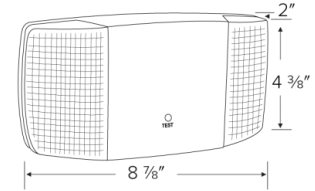

LED Emergency Light

Features

- Emergency lighting solution to keep exit routes safe and illuminated
- Emergency Light with two 1W LED glare-free light heads
- 120/277V
- 90 minutes of emergency operation
- Sturdy thermoplastic housing
- Suitable for wall and ceiling mount
- Test switch and battery charging indicator
- cUL listed for damp locations

Specifications

| | |
|------------------|----------|
| Wattage | 2W |
| Voltage | 120/277V |
| Lamp Type | LED |

Dimensions

Product Numbers

| Item | Lamp type | Watts | Voltage | Finish |
|---------------|-----------|-------|----------|-----------|
| EE71LD | LED | 2W | 120/277V | All White |