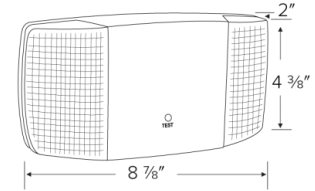

LED Emergency Light

Features

- Emergency lighting solution to keep exit routes safe and illuminated
- Emergency Light with two 1W LED glare-free light heads
- 120/277V
- 90 minutes of emergency operation
- Sturdy thermoplastic housing
- Suitable for wall and ceiling mount
- Test switch and battery charging indicator
- cUL listed for damp locations

Specifications

Wattage	2W
Voltage	120/277V
Lamp Type	LED

Dimensions

Product Numbers

Item	Lamp type	Watts	Voltage	Finish
EE71LD	LED	2W	120/277V	All White