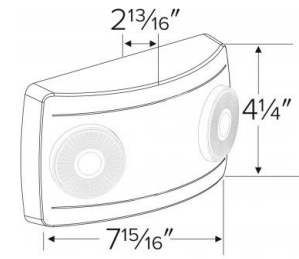

## Features

- Mini Emergency Light with two 2W fully adjustable glare-free square shape light heads for emergency light.
- Injection-molded thermoplastic ABS housing Innovative snap-together design allows for fast and easy installation.
- 250 lm (total) 3.6V, 1.5Ah battery pack for 90 minutes of emergency operation.
- LED Driver: 120V/277V AC, dual voltage operation integrated with LED bulb.
- UL listed for damp location.

## Dimensions