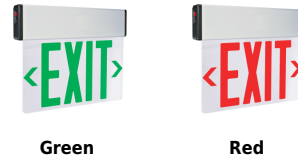

LED Edge Lit Exit Sign with Battery Backup

Features

- Single clear acrylic face or Double mirrored acrylic faced LED Exit Signs
- Green or Red letters and arrows
- 120V/277V with 90 min. emergency battery backup
- 24 hrs rechargeable after been discharged
- Test switch and charge rate indicator
- Wall or ceiling mount
- cUL listed
- **CA Title 20 Certified**

Specifications

Lamp Type LED

Options

Dimensions

Product Numbers

Item	Description	Lamp type	Finish
EDGLIT1RG	Single Face	LED	Red & Green Letters
EDGLIT2RG	Double Face	LED	Red & Green Letters