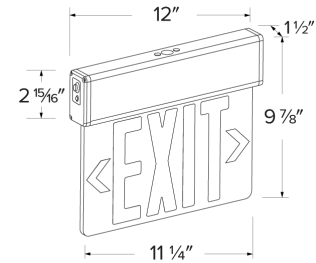

# LED Edge Lit Exit Sign with Battery Backup

## Features

- Single clear acrylic face or Double mirrored acrylic faced LED Exit Signs
- Green or Red letters and arrows
- 120V/277V with 90 min. emergency battery backup
- 24 hrs rechargeable after been discharged
- Test switch and charge rate indicator
- Wall or ceiling mount
- cUL listed
- **CA Title 20 Certified**

## Dimensions