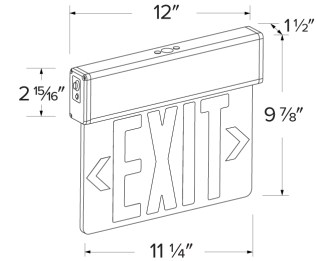

LED Edge Lit Exit Sign with Battery Backup

Features

- Single clear acrylic face or Double mirrored acrylic faced LED Exit Signs
- Green or Red letters and arrows
- 120V/277V with 90 min. emergency battery backup
- 24 hrs rechargeable after been discharged
- Test switch and charge rate indicator
- Wall or ceiling mount
- cUL listed
- **CA Title 20 Certified**

Specifications

Lamp Type LED

Options

Dimensions

Product Number

Item	Description	Lamp type	Finish
EDGLIT1RG	Single Face	LED	Red & Green Letters