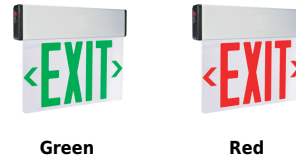

LED Edge Lit Exit Sign with Battery Backup

Features

- Single clear acrylic face or Double mirrored acrylic faced LED Exit Signs
- Green or Red letters and arrows
- 120V/277V with 90 min. emergency battery backup
- 24 hrs rechargeable after been discharged
- Test switch and charge rate indicator
- Wall or ceiling mount
- cUL listed
- **CA Title 20 Certified**

Specifications

Lamp Type LED

Options

Dimensions

Product Number

Item	Description	Lamp type	Finish
EDGLIT1RG	Single Face	LED	Red & Green Letters