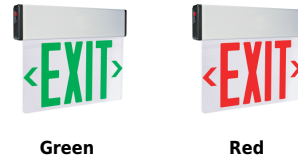

LED Edge Lit Exit Sign with Battery Backup

Features

- Single clear acrylic face or Double mirrored acrylic faced LED Exit Signs
- Green or Red letters and arrows
- 120V/277V with 90 min. emergency battery backup
- 24 hrs rechargeable after been discharged
- Test switch and charge rate indicator
- Wall or ceiling mount
- cUL listed
- **CA Title 20 Certified**

Specifications

Lamp Type LED

Options

Dimensions

Product Number

| Item | Description | Lamp type | Finish |
|-----------|-------------|-----------|---------------------|
| EDGLIT1RG | Single Face | LED | Red & Green Letters |