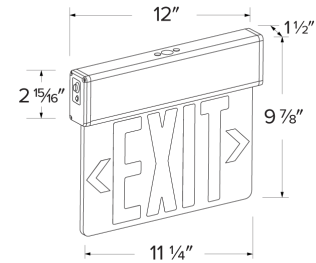

LED Edge Lit Exit Sign with Battery Backup

Features

- Single clear acrylic face or Double mirrored acrylic faced LED Exit Signs
- Green or Red letters and arrows
- 120V/277V with 90 min. emergency battery backup
- 24 hrs rechargeable after been discharged
- Test switch and charge rate indicator
- Wall or ceiling mount
- cUL listed
- **CA Title 20 Certified**

Specifications

Lamp Type LED

Options

Dimensions

Product Number

| Item | Description | Lamp type | Finish |
|-----------|-------------|-----------|---------------------|
| EDGLIT1RG | Single Face | LED | Red & Green Letters |