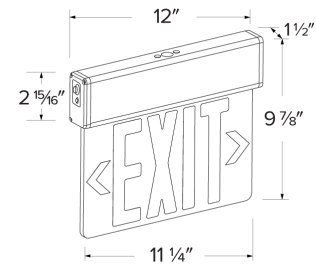

## Features

- Single clear acrylic face or Double mirrored acrylic faced LED Exit Signs
- Green or Red letters and arrows
- 120V/277V with 90 min. emergency battery backup
- 24 hrs rechargeable after been discharged
- Test switch and charge rate indicator
- Wall or ceiling mount
- cUL listed
- **CA Title 20 Certified**

## Dimensions