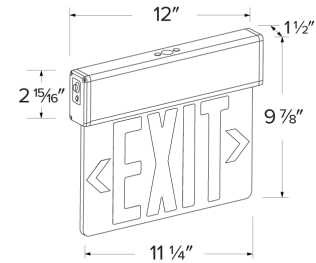

LED Edge Lit Exit Sign with Battery Backup

Features

- Single clear acrylic face or Double mirrored acrylic faced LED Exit Signs
- Green or Red letters and arrows
- 120V/277V with 90 min. emergency battery backup
- 24 hrs rechargeable after been discharged
- Test switch and charge rate indicator
- Wall or ceiling mount
- cUL listed
- **CA Title 20 Certified**

Specifications

Lamp Type LED

Options

Dimensions

Product Numbers

Item	Description	Lamp type	Finish
EDGLIT1RG	Single Face	LED	Red & Green Letters
EDGLIT2RG	Double Face	LED	Red & Green Letters