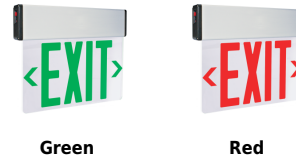

LED Edge Lit Exit Sign with Battery Backup

Features

- Single clear acrylic face or Double mirrored acrylic faced LED Exit Signs
- Green or Red letters and arrows
- 120V/277V with 90 min. emergency battery backup
- 24 hrs rechargeable after been discharged
- Test switch and charge rate indicator
- Wall or ceiling mount
- cUL listed
- **CA Title 20 Certified**

Specifications

Lamp Type LED

Options

Dimensions

Product Numbers

Item	Description	Lamp type	Finish
EDGLIT1RG	Single Face	LED	Red & Green Letters
EDGLIT2RG	Double Face	LED	Red & Green Letters