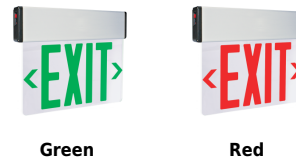

LED Edge Lit Exit Sign with Battery Backup

Features

- Single clear acrylic face or Double mirrored acrylic faced LED Exit Signs
- Green or Red letters and arrows
- 120V/277V with 90 min. emergency battery backup
- 24 hrs rechargeable after been discharged
- Test switch and charge rate indicator
- Wall or ceiling mount
- cUL listed
- **CA Title 20 Certified**

Specifications

Lamp Type LED

Options

Dimensions

Product Numbers

Item	Description	Lamp type	Finish
EDGLIT1RG	Single Face	LED	Red & Green Letters
EDGLIT2RG	Double Face	LED	Red & Green Letters