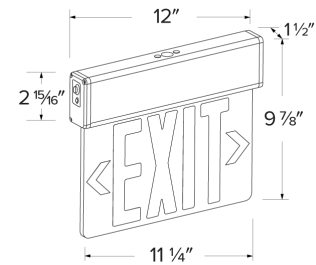

LED Edge Lit Exit Sign with Battery Backup

Features

- Single clear acrylic face or Double mirrored acrylic faced LED Exit Signs
- Green or Red letters and arrows
- 120V/277V with 90 min. emergency battery backup
- 24 hrs rechargeable after been discharged
- Test switch and charge rate indicator
- Wall or ceiling mount
- cUL listed
- **CA Title 20 Certified**

Specifications

Lamp Type LED

Options

Dimensions

Product Numbers

Item	Description	Lamp type	Finish
EDGLIT1RG	Single Face	LED	Red & Green Letters
EDGLIT2RG	Double Face	LED	Red & Green Letters