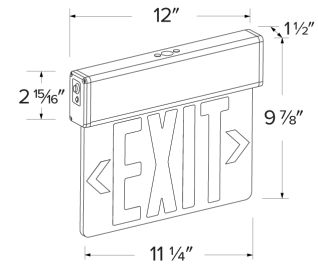

# LED Edge Lit Exit Sign

## Features

- Single clear acrylic face or Double mirrored acrylic faced LED Exit Signs
- Green letters and arrows
- 120V/277V with 90 min. emergency battery backup
- 24 hrs rechargeable after been discharged
- Test switch and charge rate indicator
- Wall or ceiling mount
- UL listed

## Dimensions