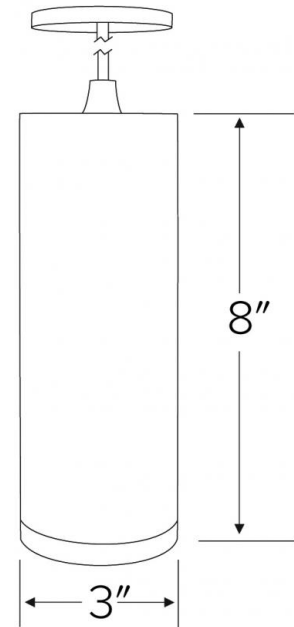

## Features

- 3" x 8" Pendant.
- Diecast aluminum housing.
- Standard 38° lens included, EP722C - 15°, EP723C - 25° available.
- Dimmable.
- Canopy included.
- 3/8" OD steel stem (sold separately).

## Specifications

<b>Wattage</b>	18W
<b>Lumens</b>	1490 lm - 1610 lm
<b>Voltage</b>	120V
<b>Color Temp.</b>	3000K - 4000K
<b>Dimmable</b>	Triac
<b>Lamp Type</b>	LED
<b>Beam Angle</b>	38°
<b>Damp Location</b>	Listed

## Dimensions

## Product Number Builder Example: EDL8130W

ELCO 3" x 8" Pendant	Size	Color Temp	Finish
<b>EDL</b>	<b>81</b> 3 x 8	<b>30</b> 3000K <b>40</b> 4000K	<b>W</b> All White <b>B</b> All Black